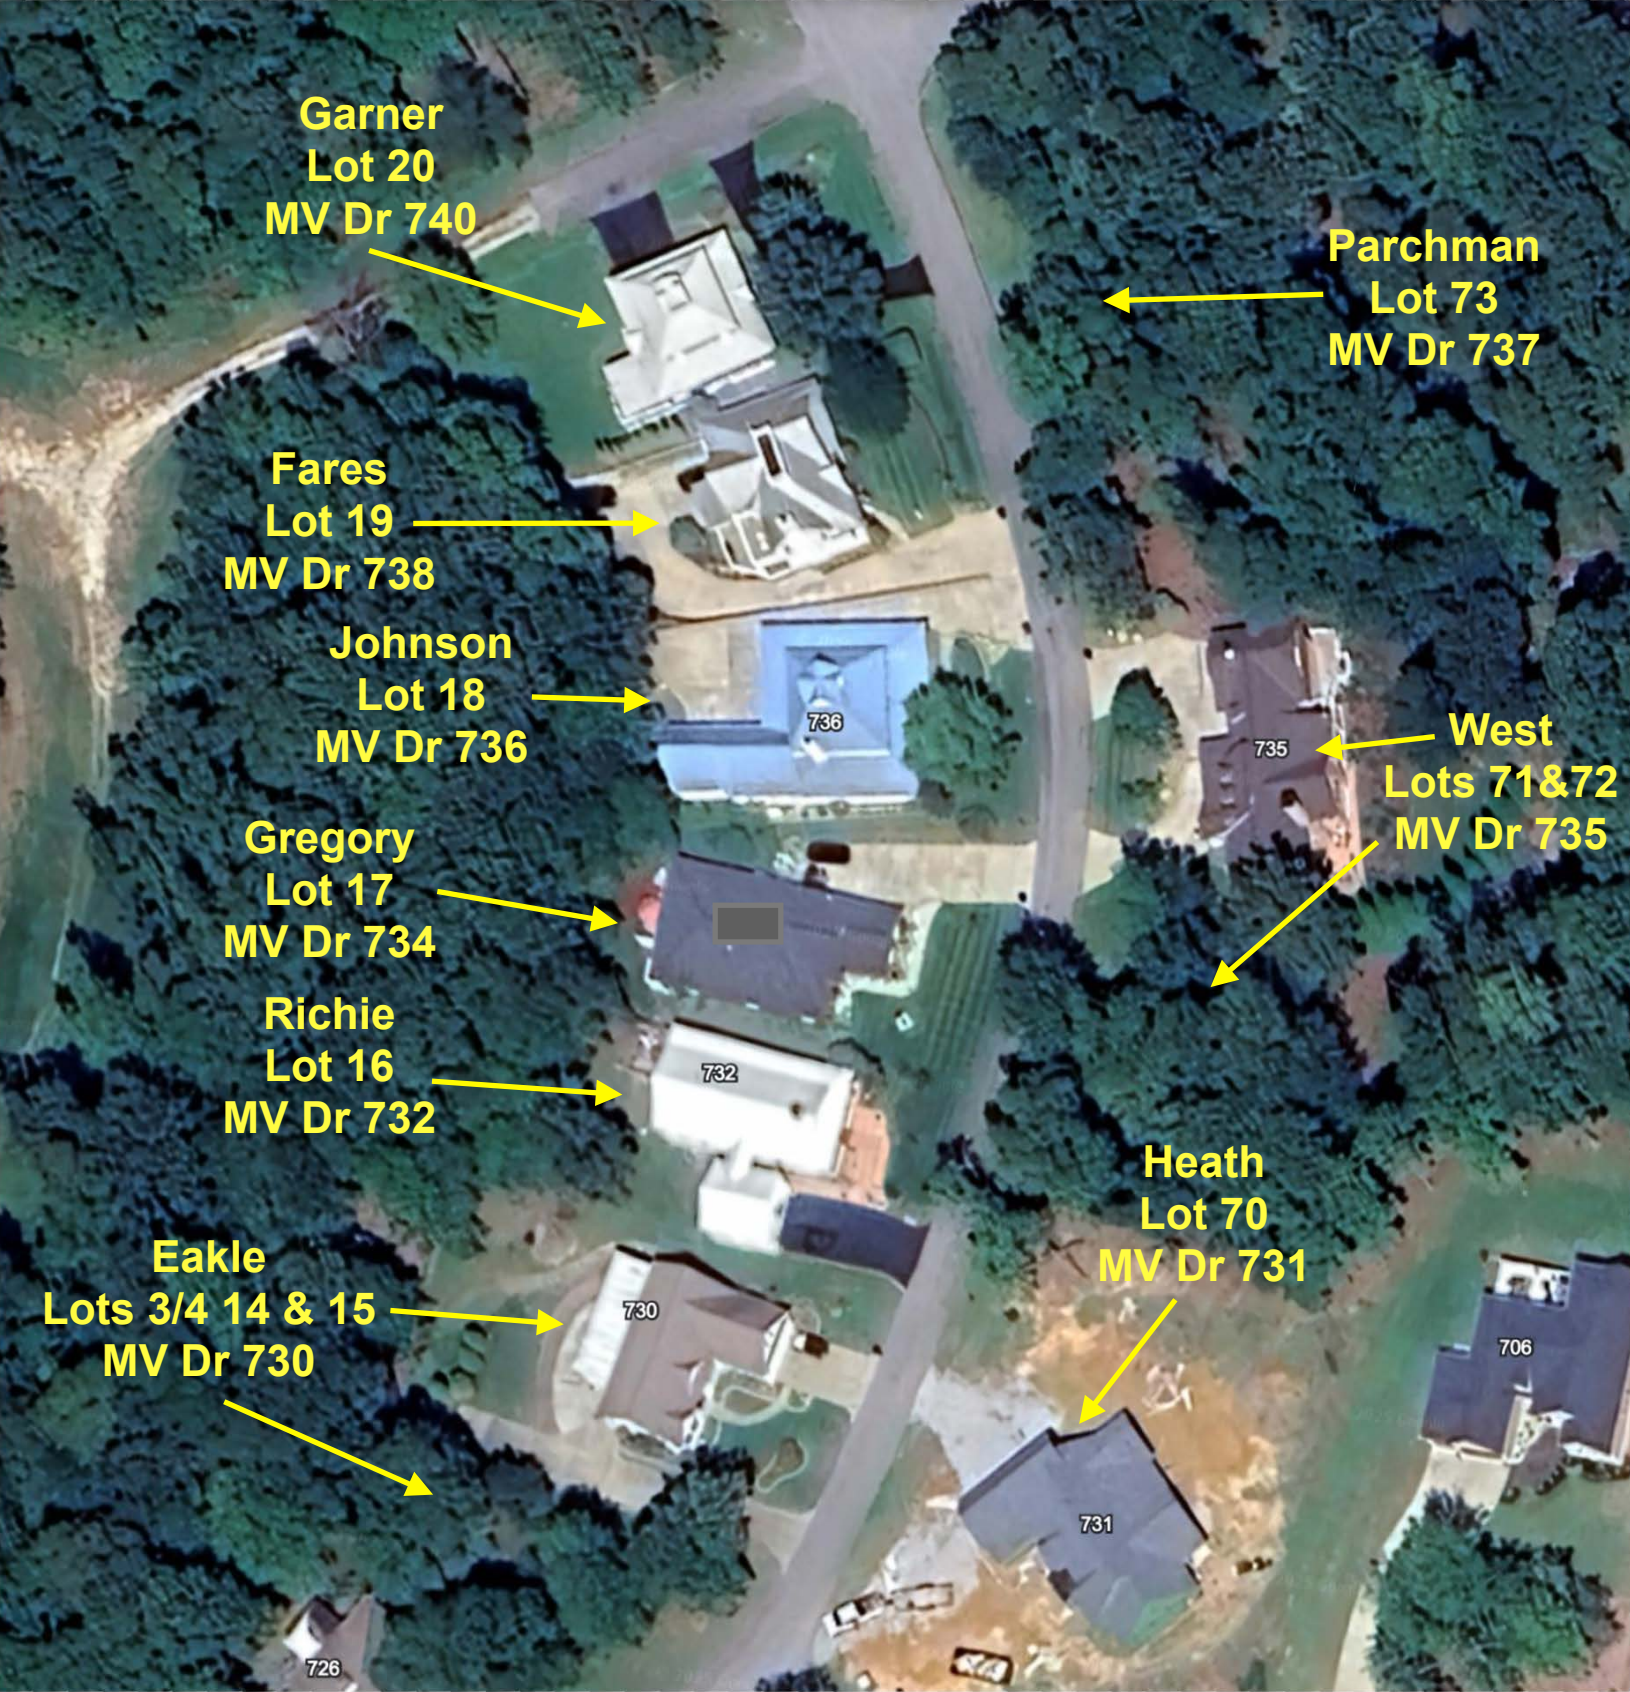

717

**Garner  
Lot 20  
MV Dr 740**

**Parchman  
Lot 73  
MV Dr 737**

**Fares  
Lot 19  
MV Dr 738**

**Johnson  
Lot 18  
MV Dr 736**

**West  
Lots 71&72  
MV Dr 735**

**Gregory  
Lot 17  
MV Dr 734**

**Richie  
Lot 16  
MV Dr 732**

**Heath  
Lot 70  
MV Dr 731**

**Eakle  
Lots 3/4 14 & 15  
MV Dr 730**

726

730

732

736

735

731

706

**Sutterer**  
**Lots 21U,21S,21T**  
**Sandy Shore Ln 715**

**Smith**  
**Lot C1**

**Dillback**  
**Lots C1-A,**  
**C1-B**

**TIProperties**  
**Lots 22**  
**Gull Harbor Ln 700**  
**Lot A117 MV II**

Blazek  
Lot 23

Kelley  
Lot 25

Brumby  
Lot 26

Blackburn  
Lots 20829

Thompson  
Lot 27

Gull Harbor Cove 706

Fullop  
Lot 30

Gull Harbor Cove 708