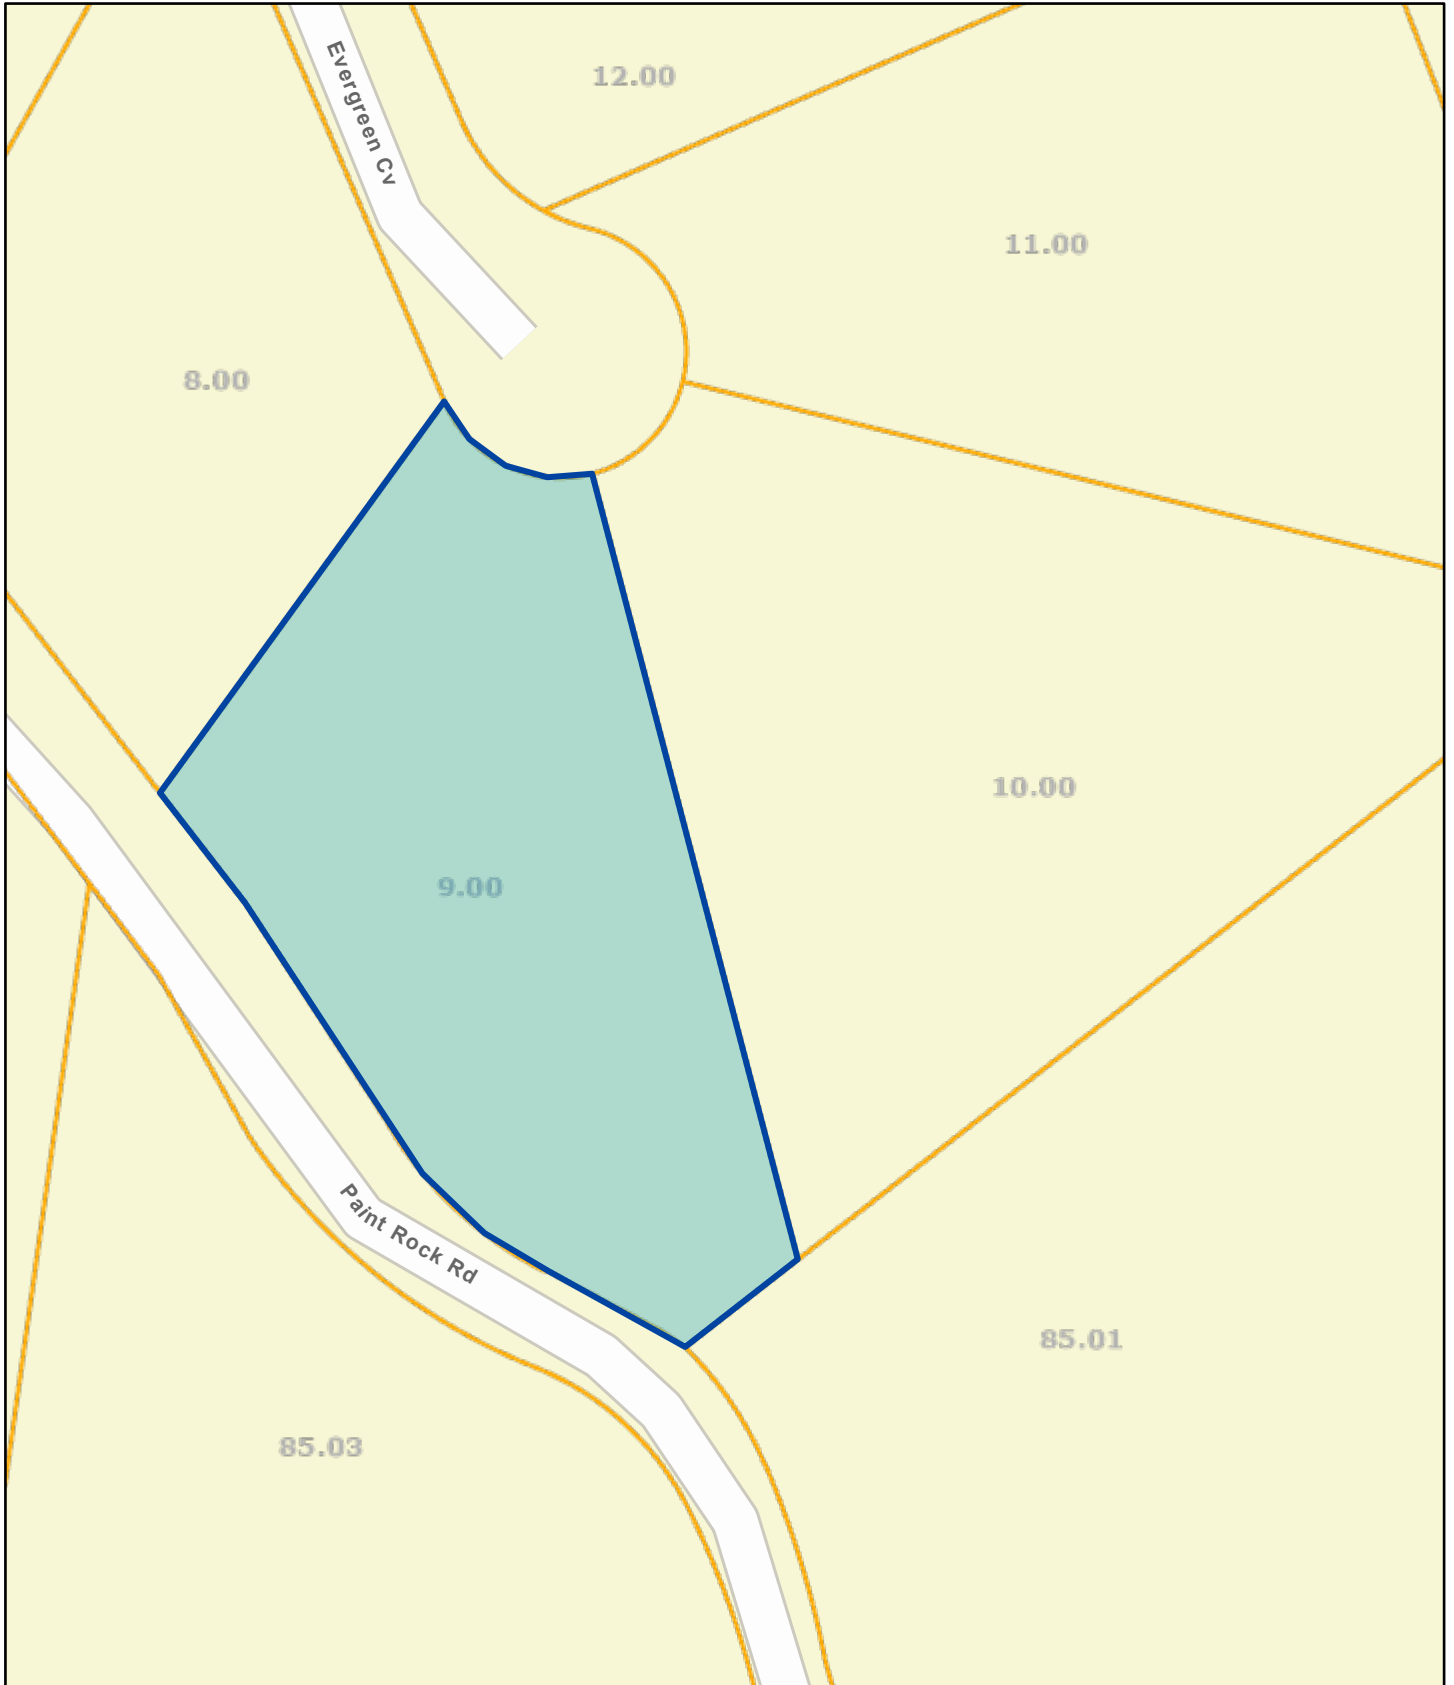

Roane County - Parcel: 089L A 009.00

Date: August 4, 2022

County: Roane
Owner: COWELL WILLIAM PAUL & JEAN C
Address: EVERGREEN CV
Parcel Number: 089L A 009.00
Deeded Acreage: 1.17
Calculated Acreage: 0
Date of TDOT Imagery: 2019
Date of Vexcel Imagery: 2021

The property lines are compiled from information maintained by your local county Assessor's office but are not conclusive evidence of property ownership in any court of law.