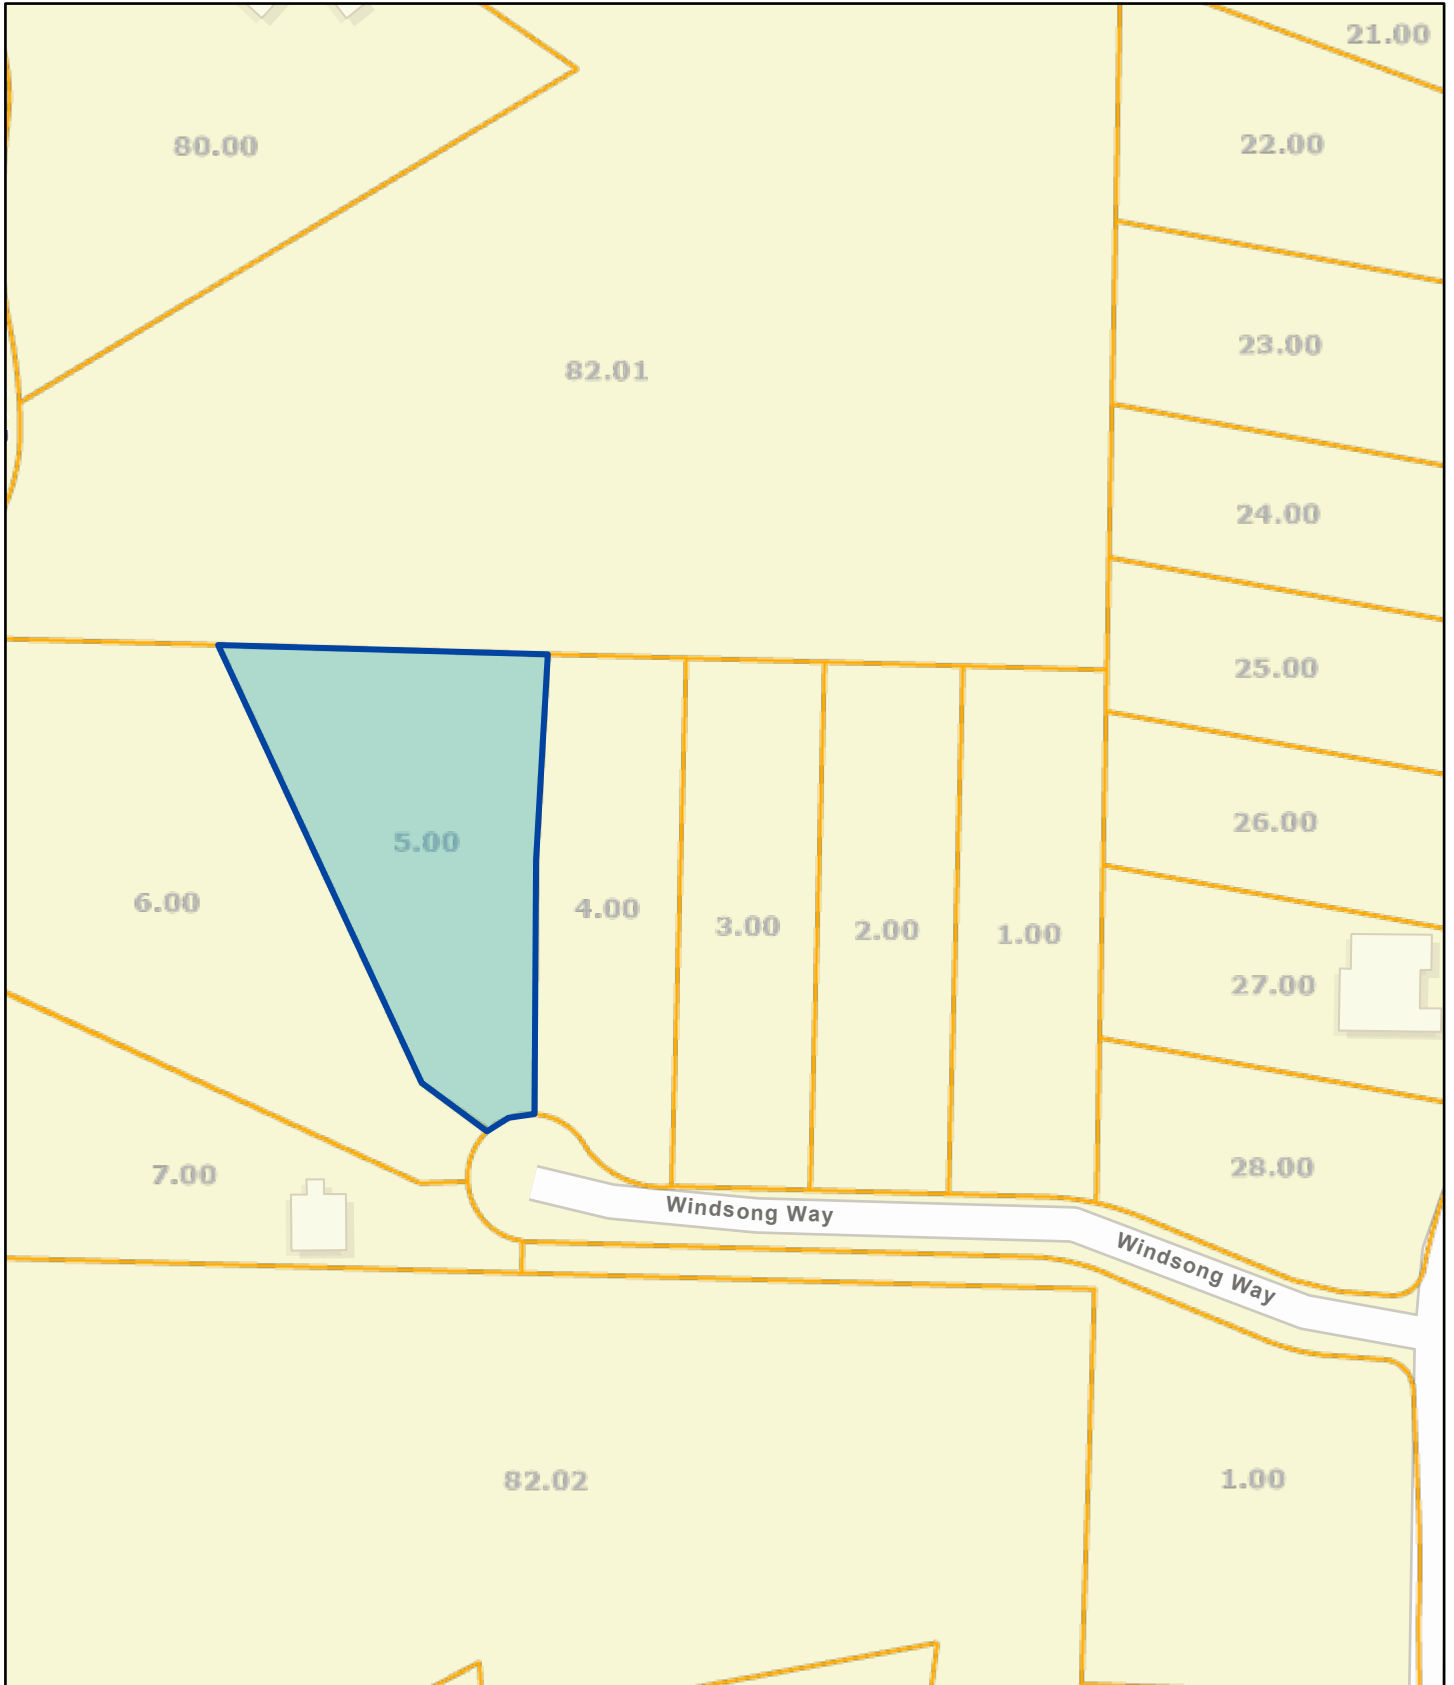

# Roane County - Parcel: 089F B 005.00

Date: August 4, 2022

County: Roane  
Owner: COWELL WILLIAM PAUL & JEAN C  
Address: WINDSONG WAY  
Parcel Number: 089F B 005.00  
Deeded Acreage: 1.4  
Calculated Acreage: 0  
Date of TDOT Imagery: 2019  
Date of Vexcel Imagery: 2021

The property lines are compiled from information maintained by your local county Assessor's office but are not conclusive evidence of property ownership in any court of law.