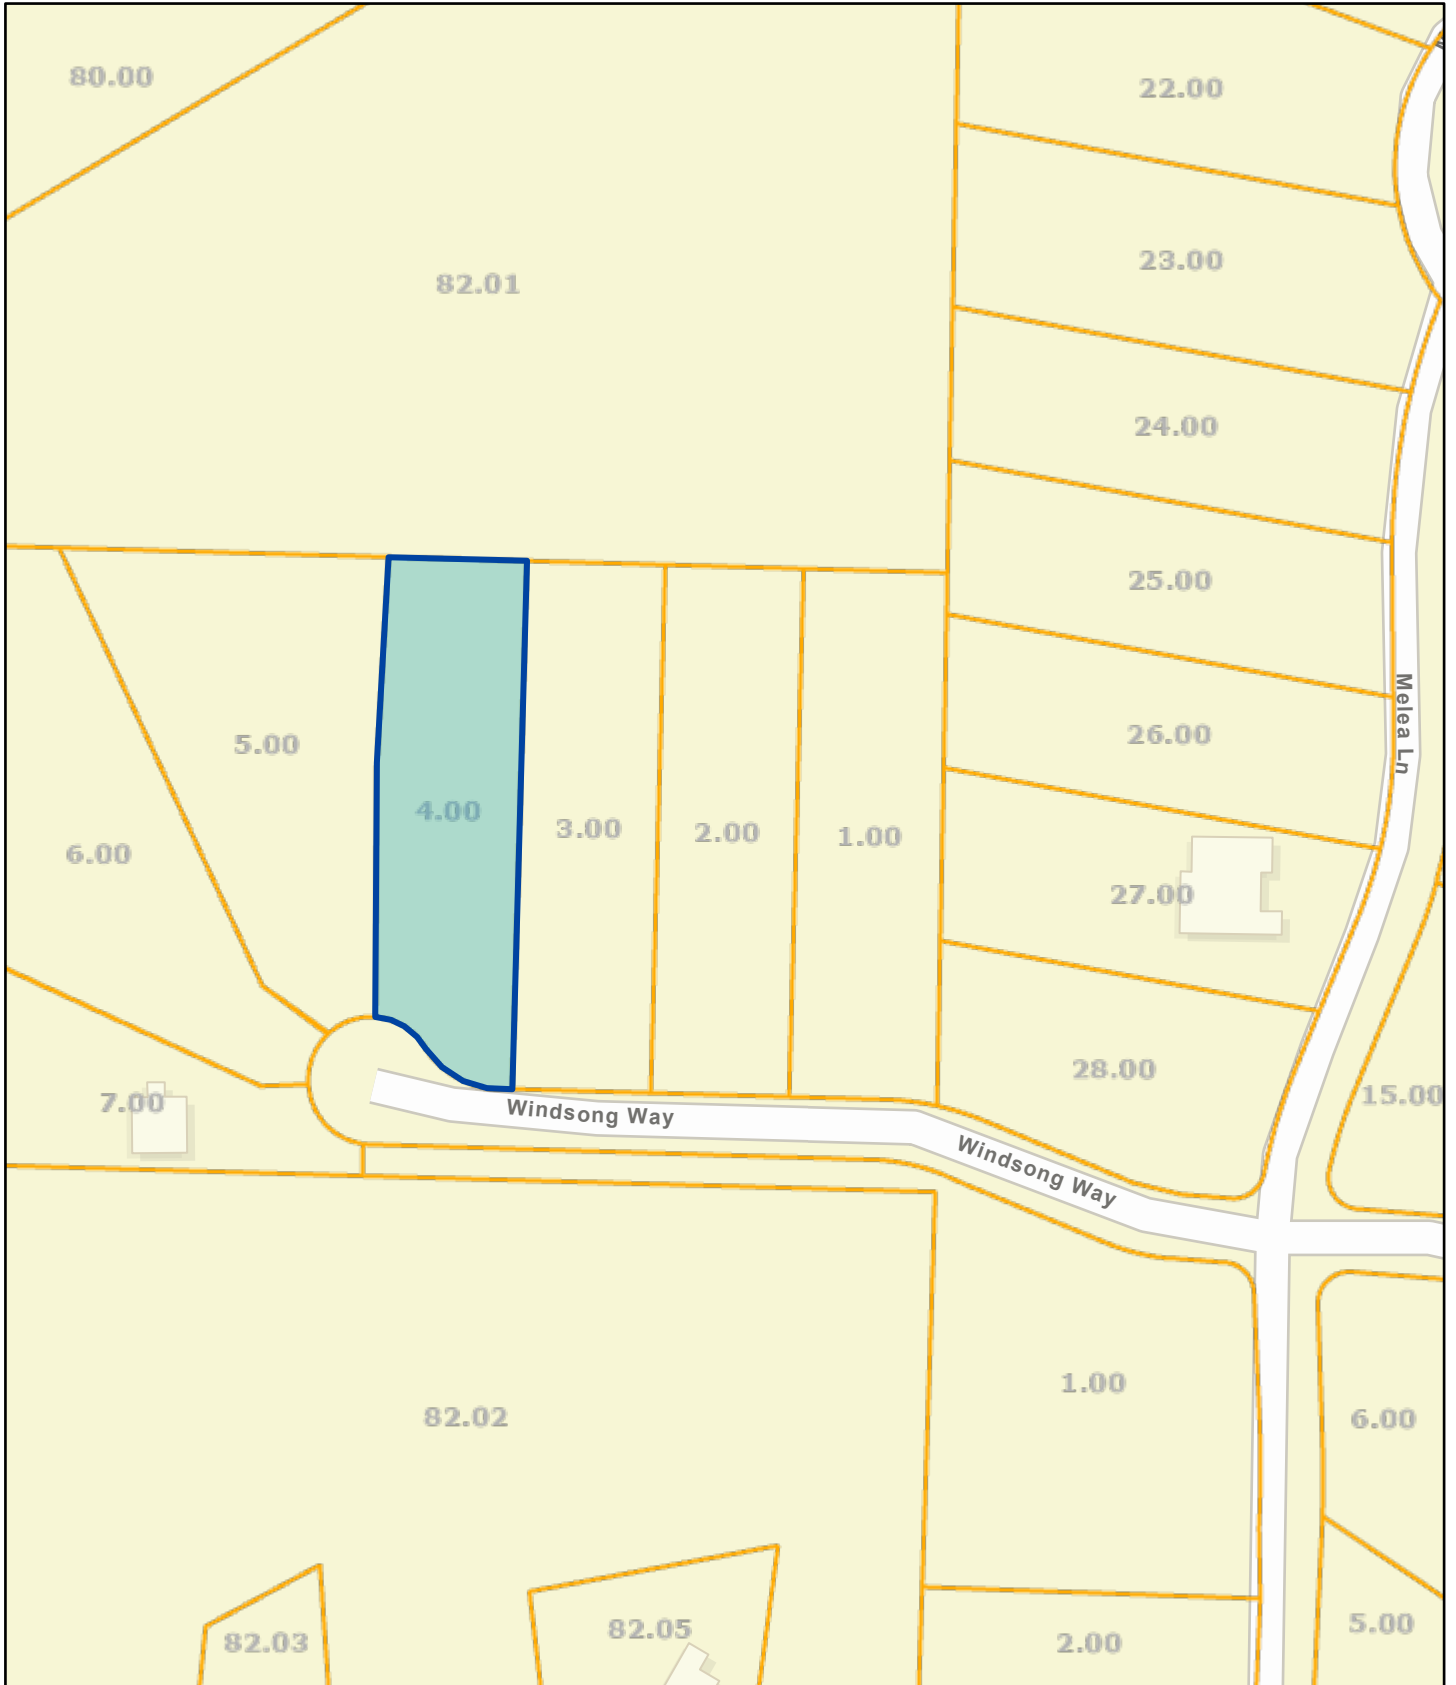

Roane County - Parcel: 089F B 004.00

Date: August 4, 2022

County: Roane
Owner: COWELL WILLIAM PAUL & JEAN C
Address: WINDSONG WAY
Parcel Number: 089F B 004.00
Deeded Acreage: 0
Calculated Acreage: 0
Date of TDOT Imagery: 2019
Date of Vexcel Imagery: 2021

The property lines are compiled from information maintained by your local county Assessor's office but are not conclusive evidence of property ownership in any court of law.