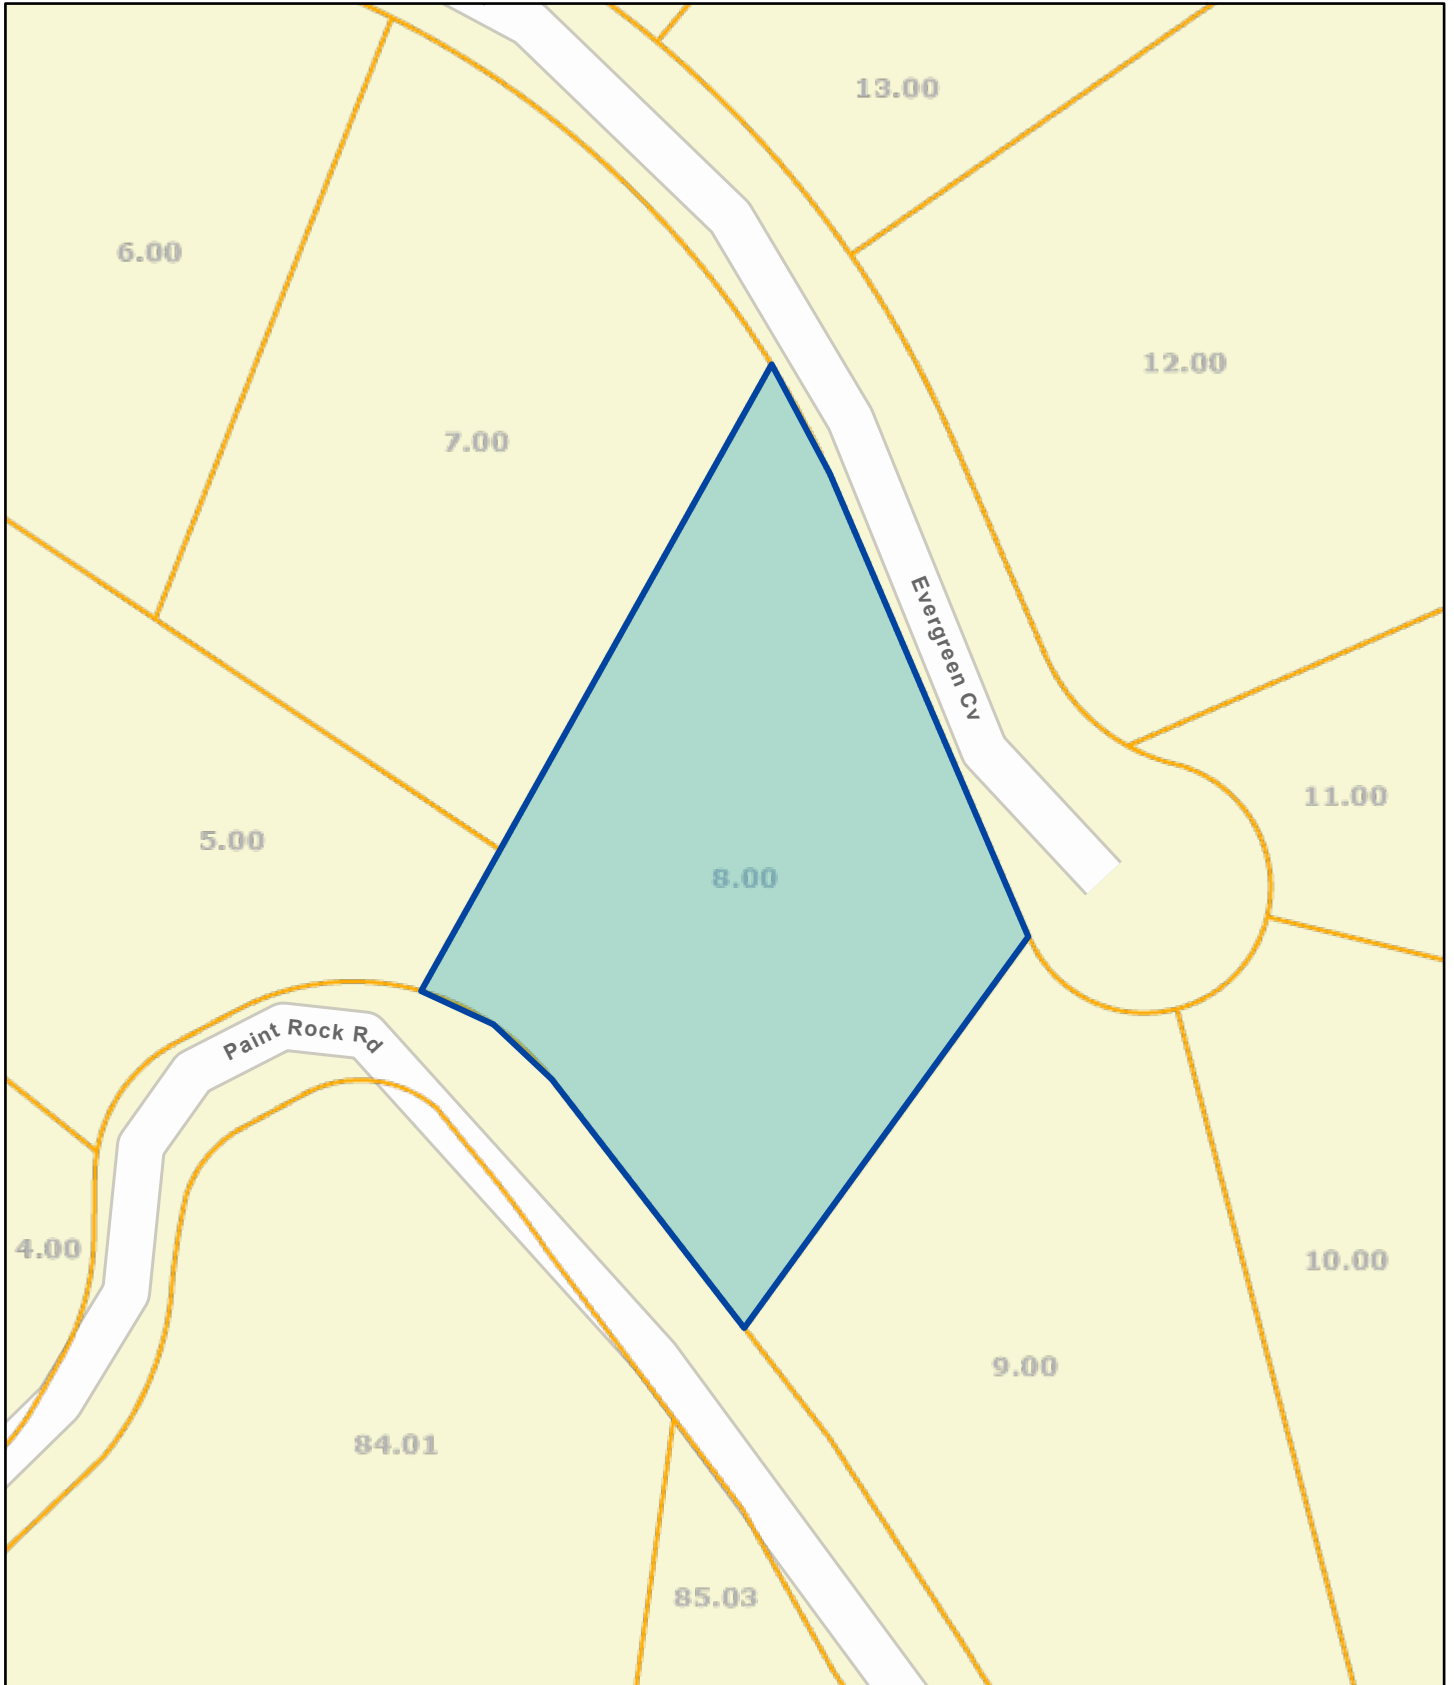

Roane County - Parcel: 089L A 008.00

Date: August 4, 2022

County: Roane
Owner: COWELL WILLIAM PAUL & JEAN C
Address: EVERGREEN CV
Parcel Number: 089L A 008.00
Deeded Acreage: 1.03
Calculated Acreage: 0
Date of TDOT Imagery: 2019
Date of Vexcel Imagery: 2021

The property lines are compiled from information maintained by your local county Assessor's office but are not conclusive evidence of property ownership in any court of law.