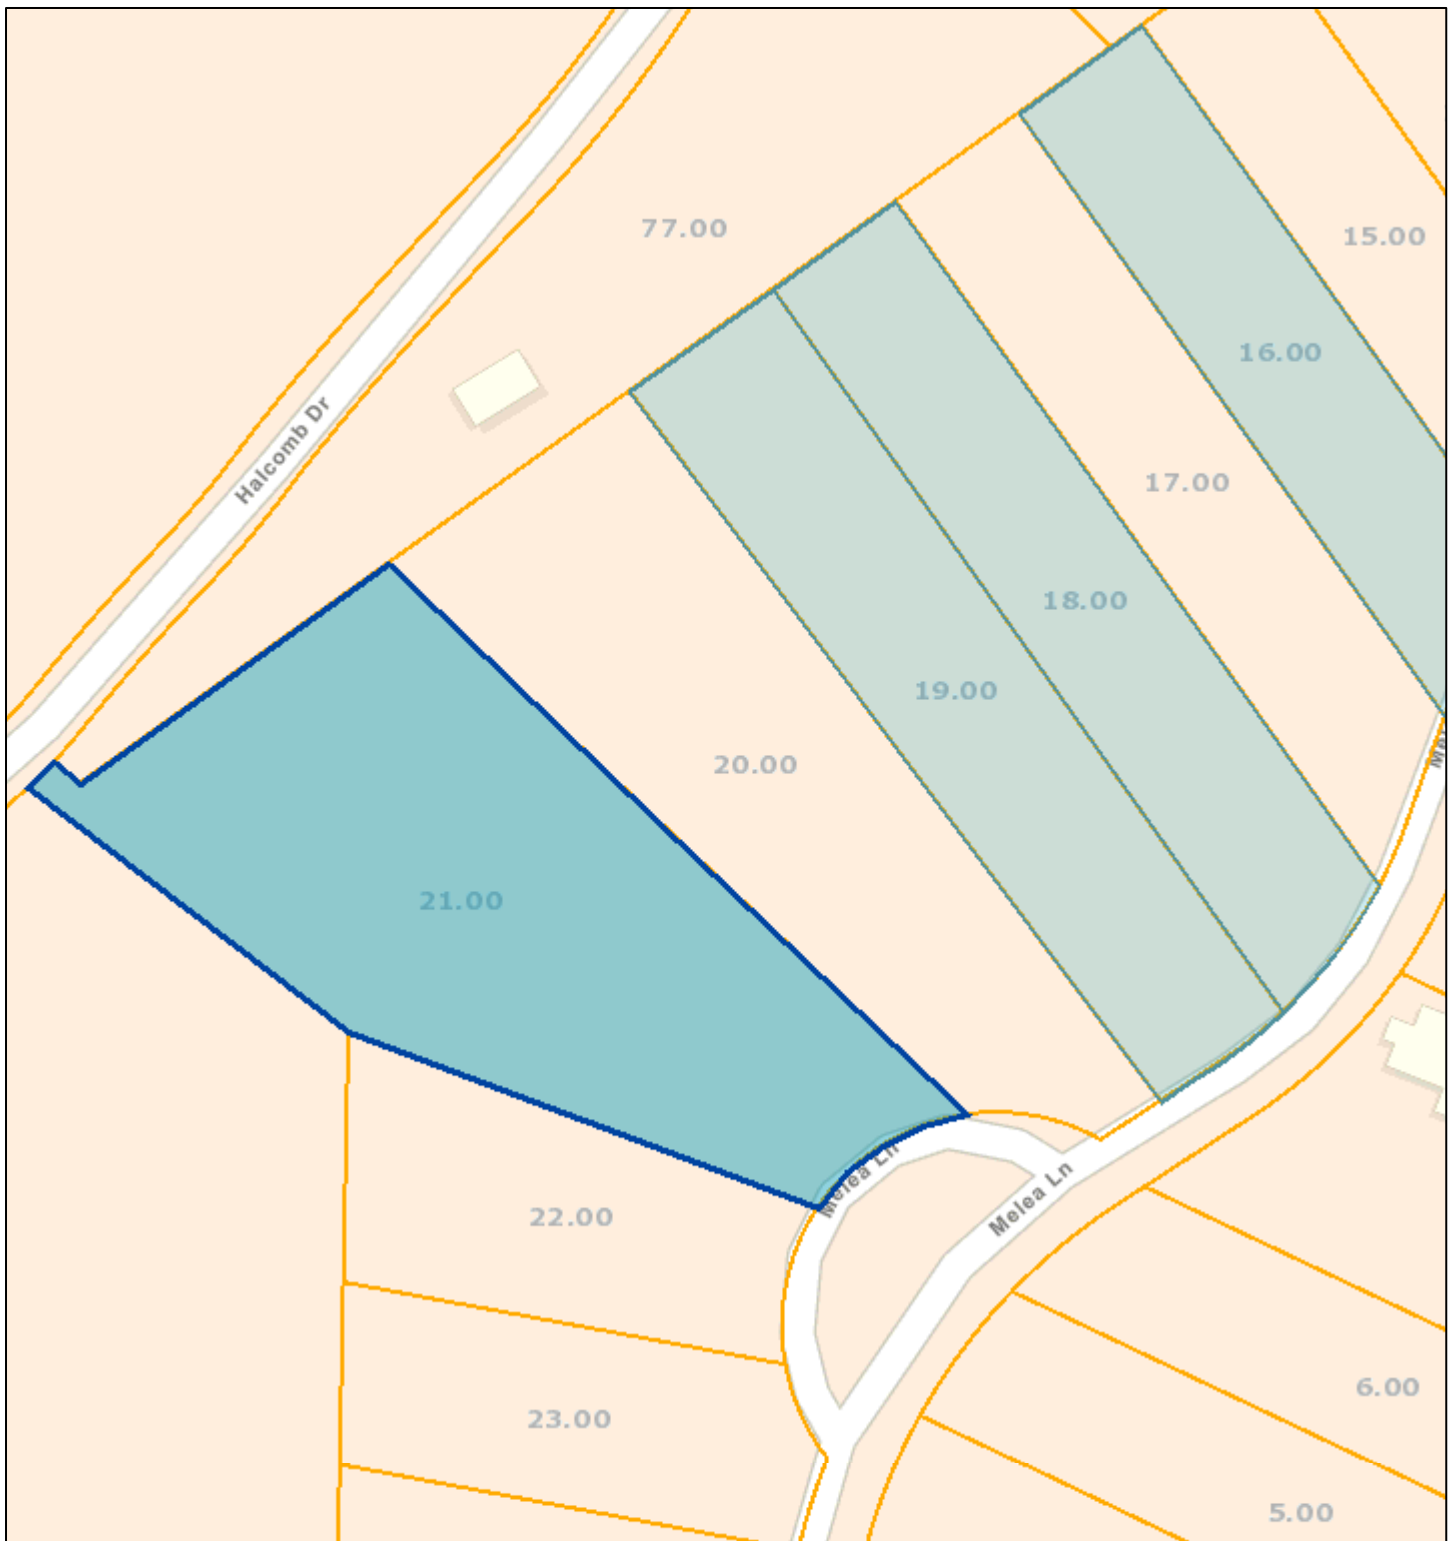

Roane County - Parcel: 089E A 021.00

Date: June 14, 2022
County: Roane
Owner: COWELL WILLIAM PAUL & JEAN C
Address: MELEA LN
Parcel Number: 089E A 021.00
Deeded Acreage: 3.68
Calculated Acreage: 0
Date of Imagery: 2019

State of Tennessee, Comptroller of the Treasury, Department of Property Assessment (DPA) – Geographic Services

The property lines are compiled from information maintained by your local county Assessor's office but are not conclusive evidence of property ownership in any court of law.