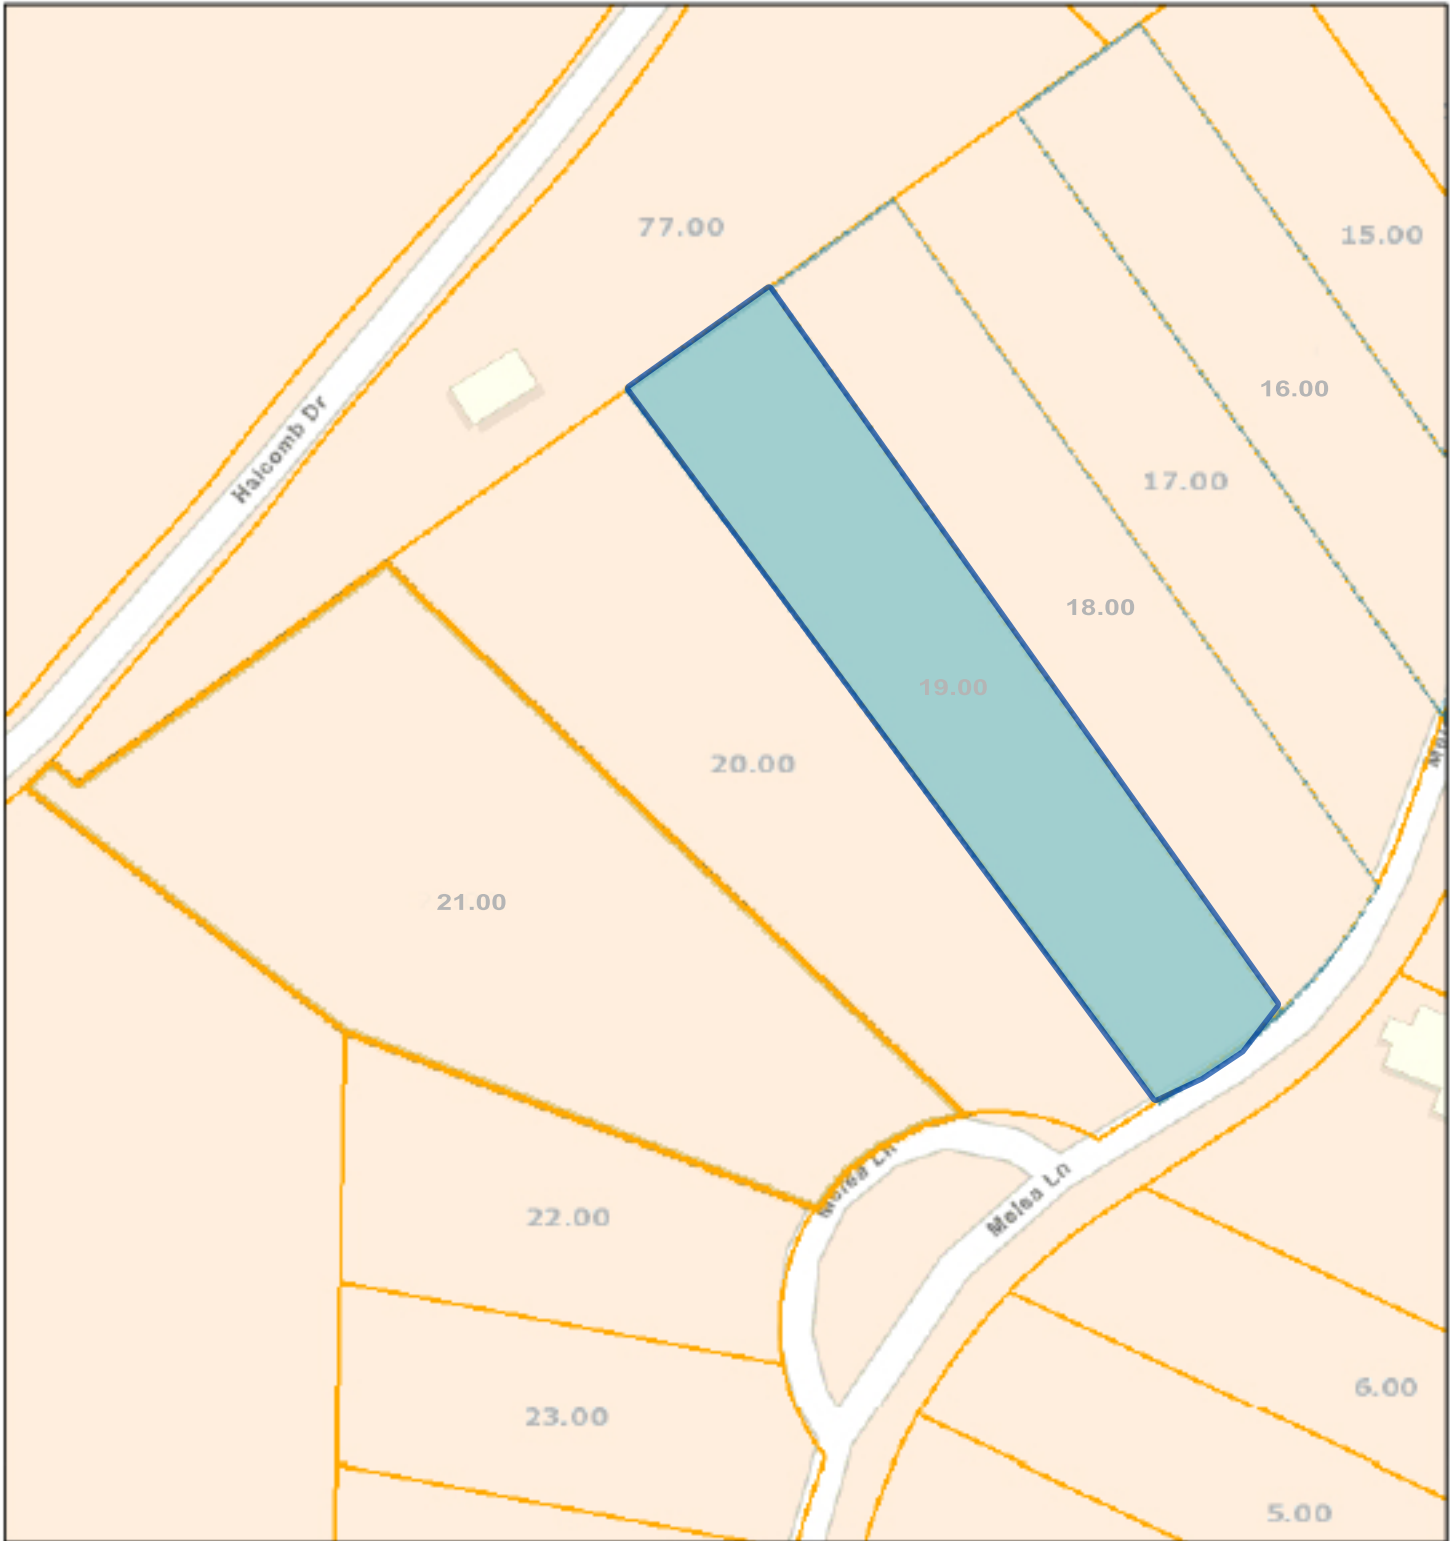

Roane County - Parcel: 073089E A 01900

Date: June 14, 2022
County: Roane
Owner: COWELL WILLIAM PAUL & JEAN C
Address: MELEA LN
Parcel Number: 073089E A 01900
Deeded Acreage: 2.1
Calculated Acreage: 0
Date of Imagery: 2019

State of Tennessee, Comptroller of the Treasury, Department of Property Assessment (DPA) - Geographic Services

The property lines are compiled from information maintained by your local county Assessor's office but are not conclusive evidence of property ownership in any court of law.