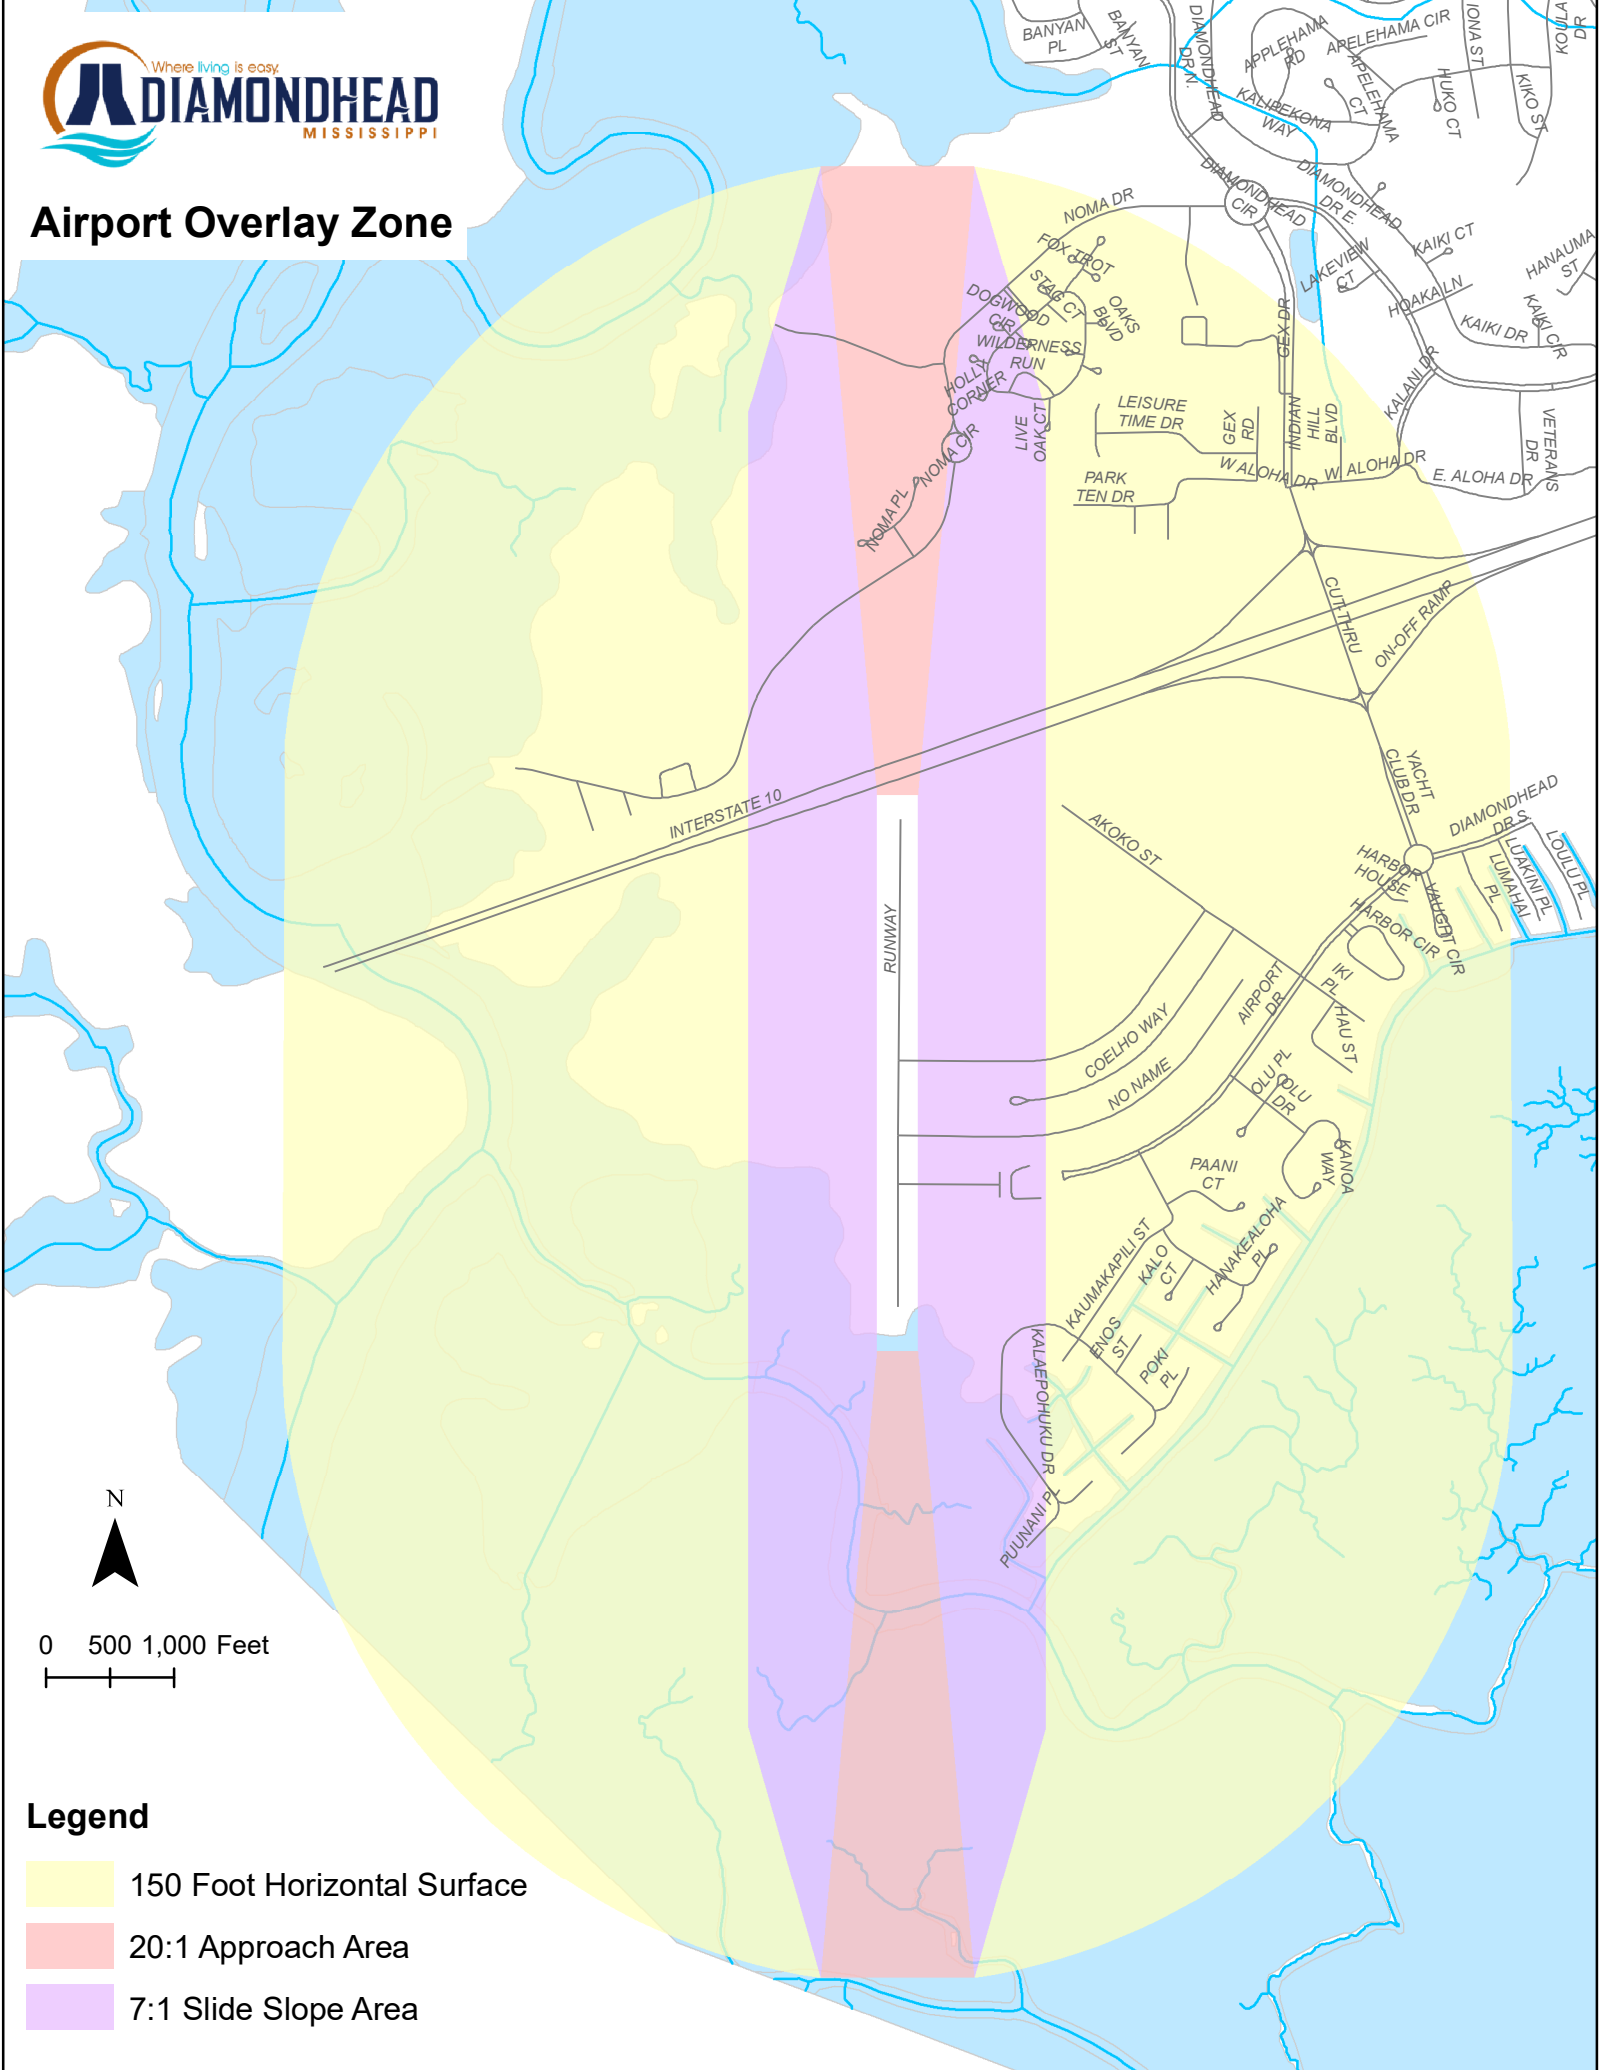

Airport Overlay Zone

Legend

- 150 Foot Horizontal Surface
- 20:1 Approach Area
- 7:1 Slide Slope Area