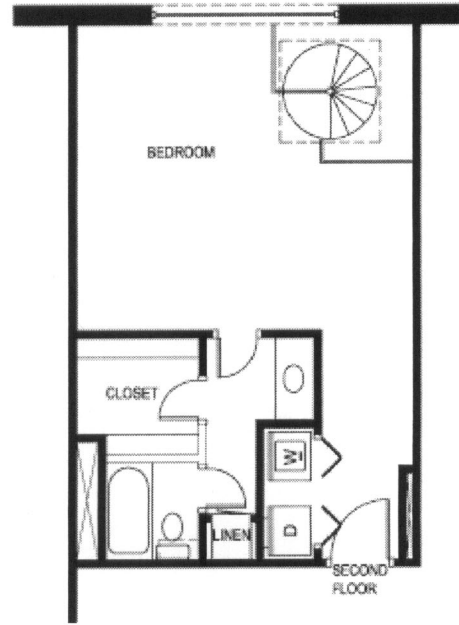

RiverTower

at SOUTH BLUFFS

Unit Type - 1K

1 Bedroom

1.5 Bath

1110 Sq.Ft.

Print Page