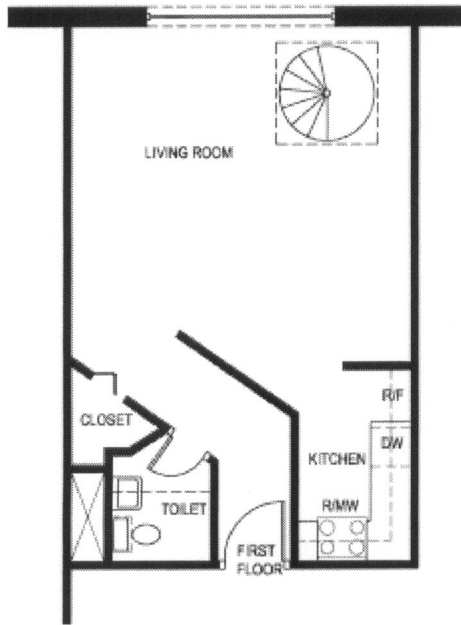

RiverTower

at SOUTH BLUFFS

Unit Type - 1K

1 Bedroom

1.5 Bath

1110 Sq.Ft.

Print Page