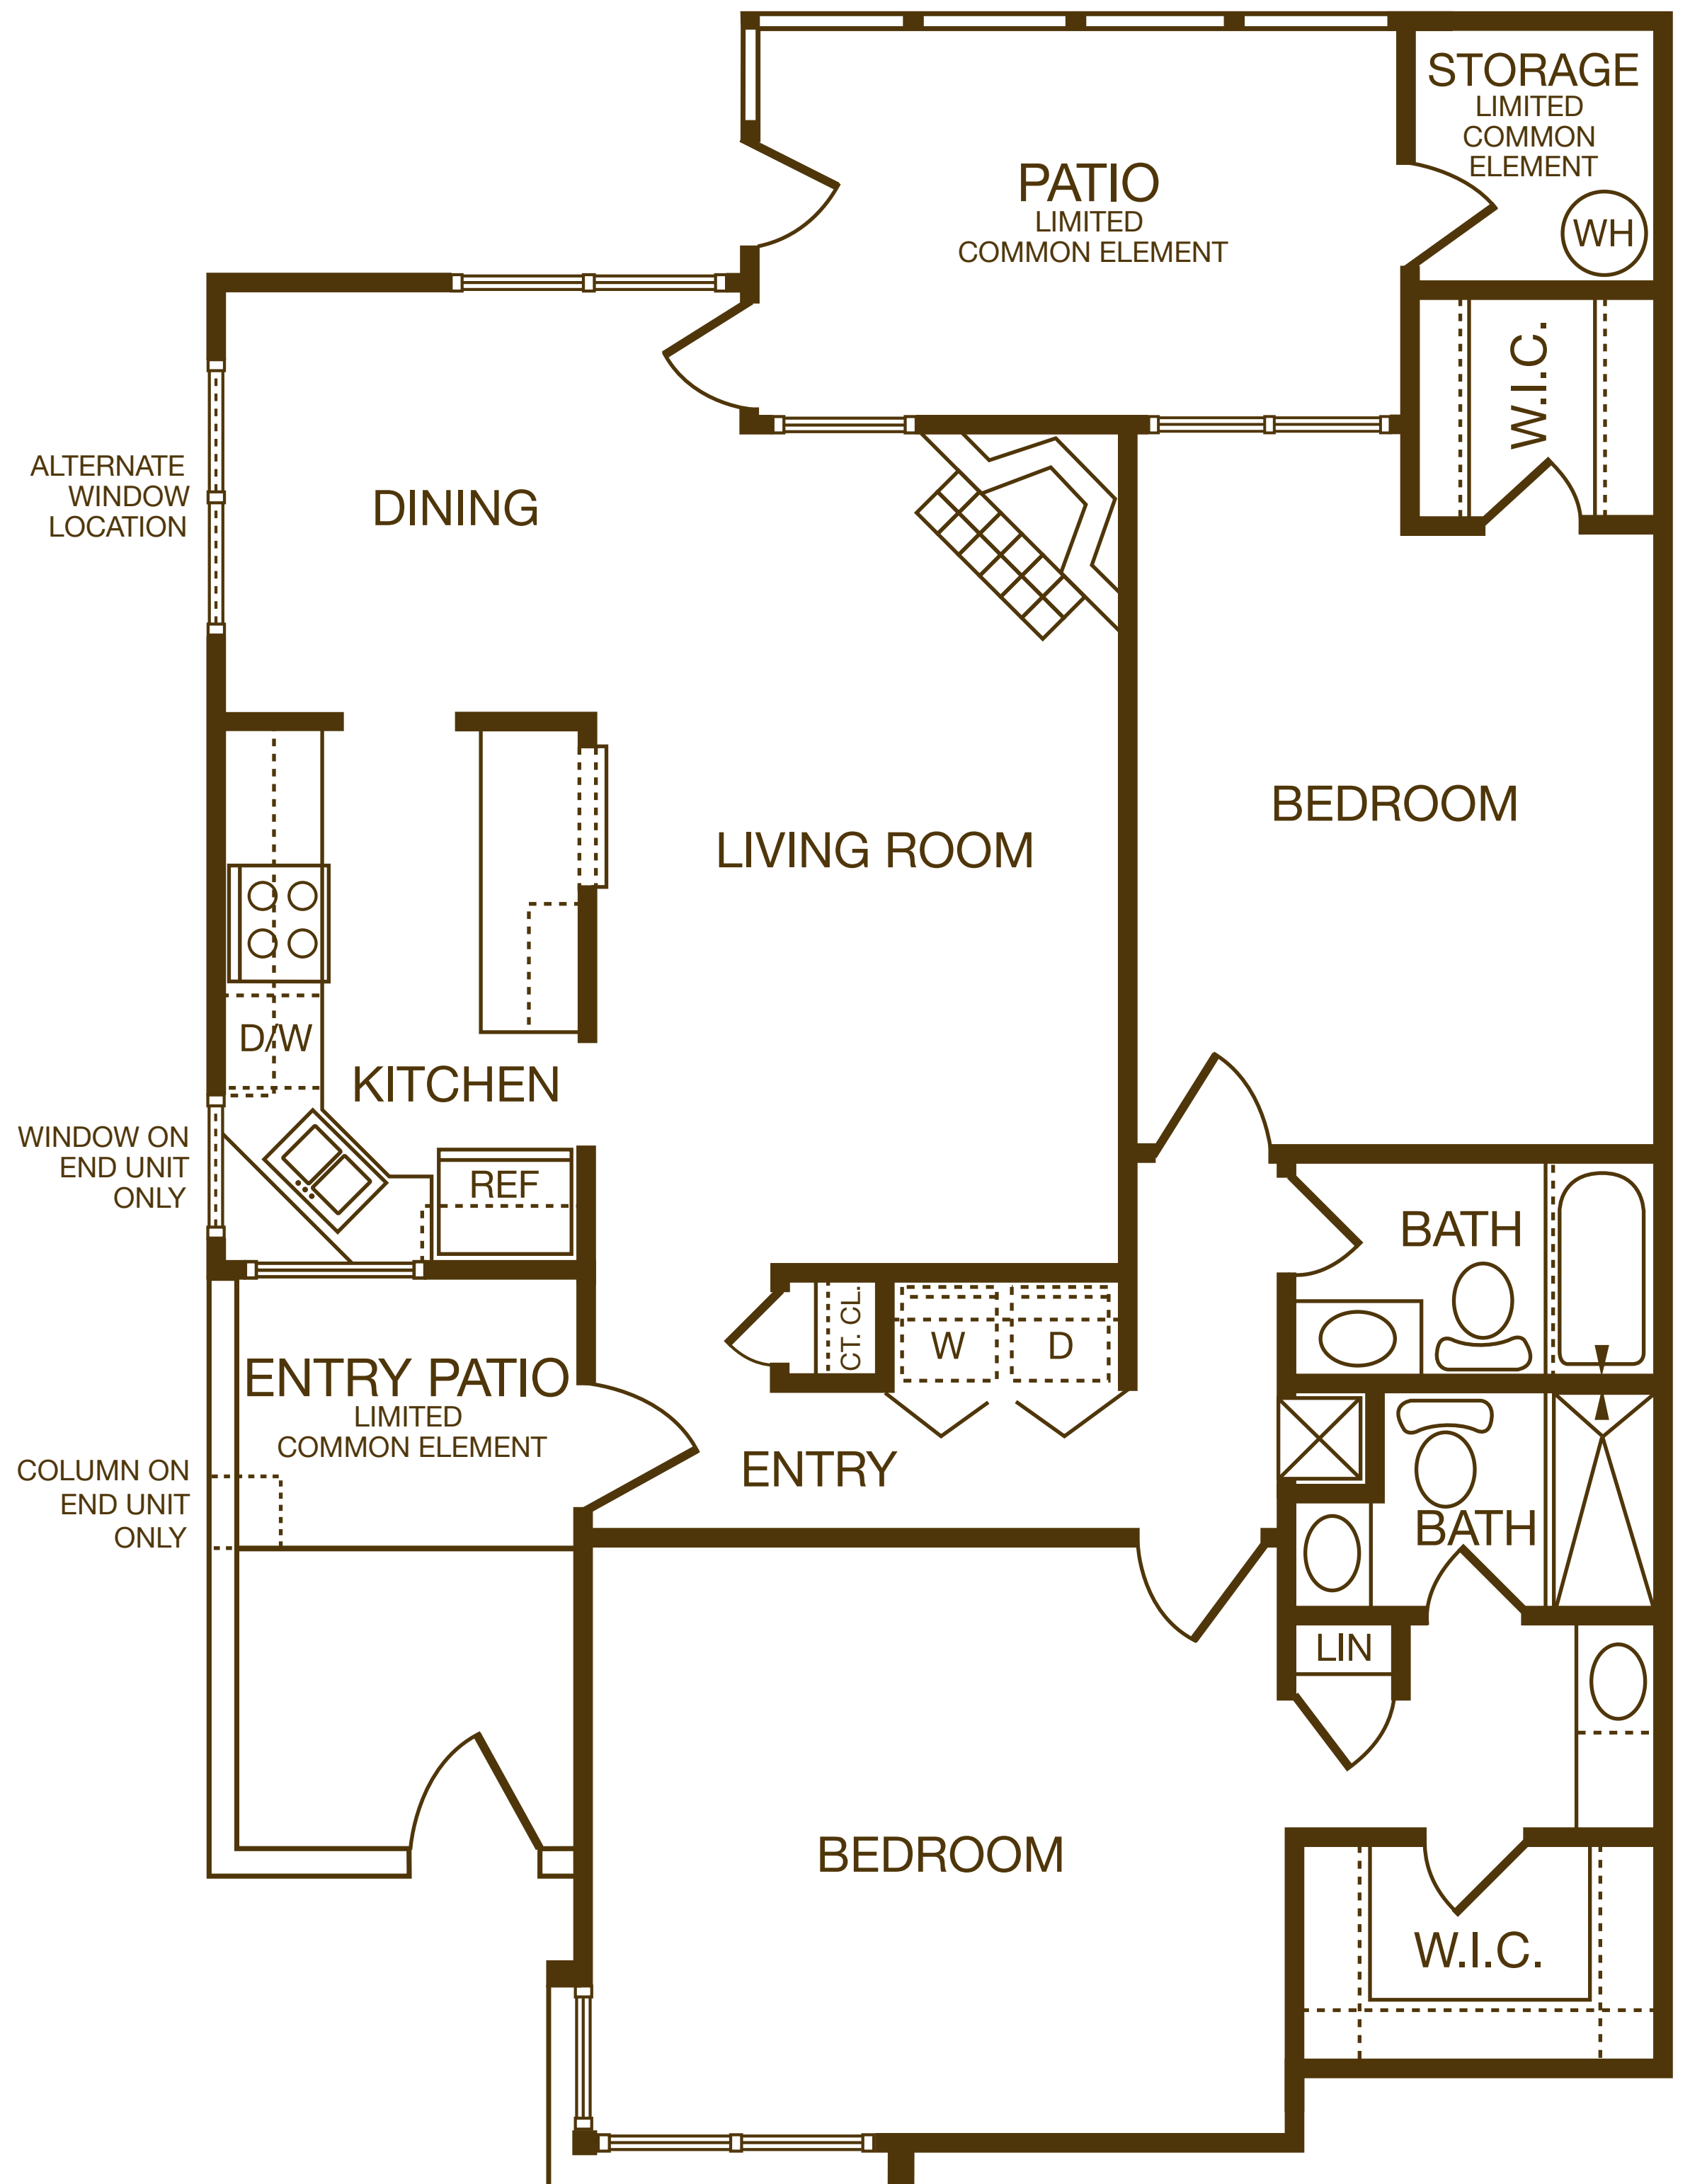

2 BEDROOM
2 BATH

COTTAGE 2V

1,113 Square Feet

Notes:

ALL DEPICTIONS OF APPLIANCES, COUNTERS, SOFFITS, FLOOR COVERING AND OTHER MATTERS OF DETAIL ARE CONCEPTUAL ONLY AND ARE NOT NECESSARILY INCLUDED IN EACH UNIT. CONSULT YOUR PURCHASE AGREEMENT AND THE PROSPECTUS FOR THE ITEMS INCLUDED WITH THE UNIT. ALL DIMENSIONS ARE APPROXIMATE AND SUBJECT TO CHANGE IN ACCORDANCE WITH THE PURCHASE AGREEMENT.