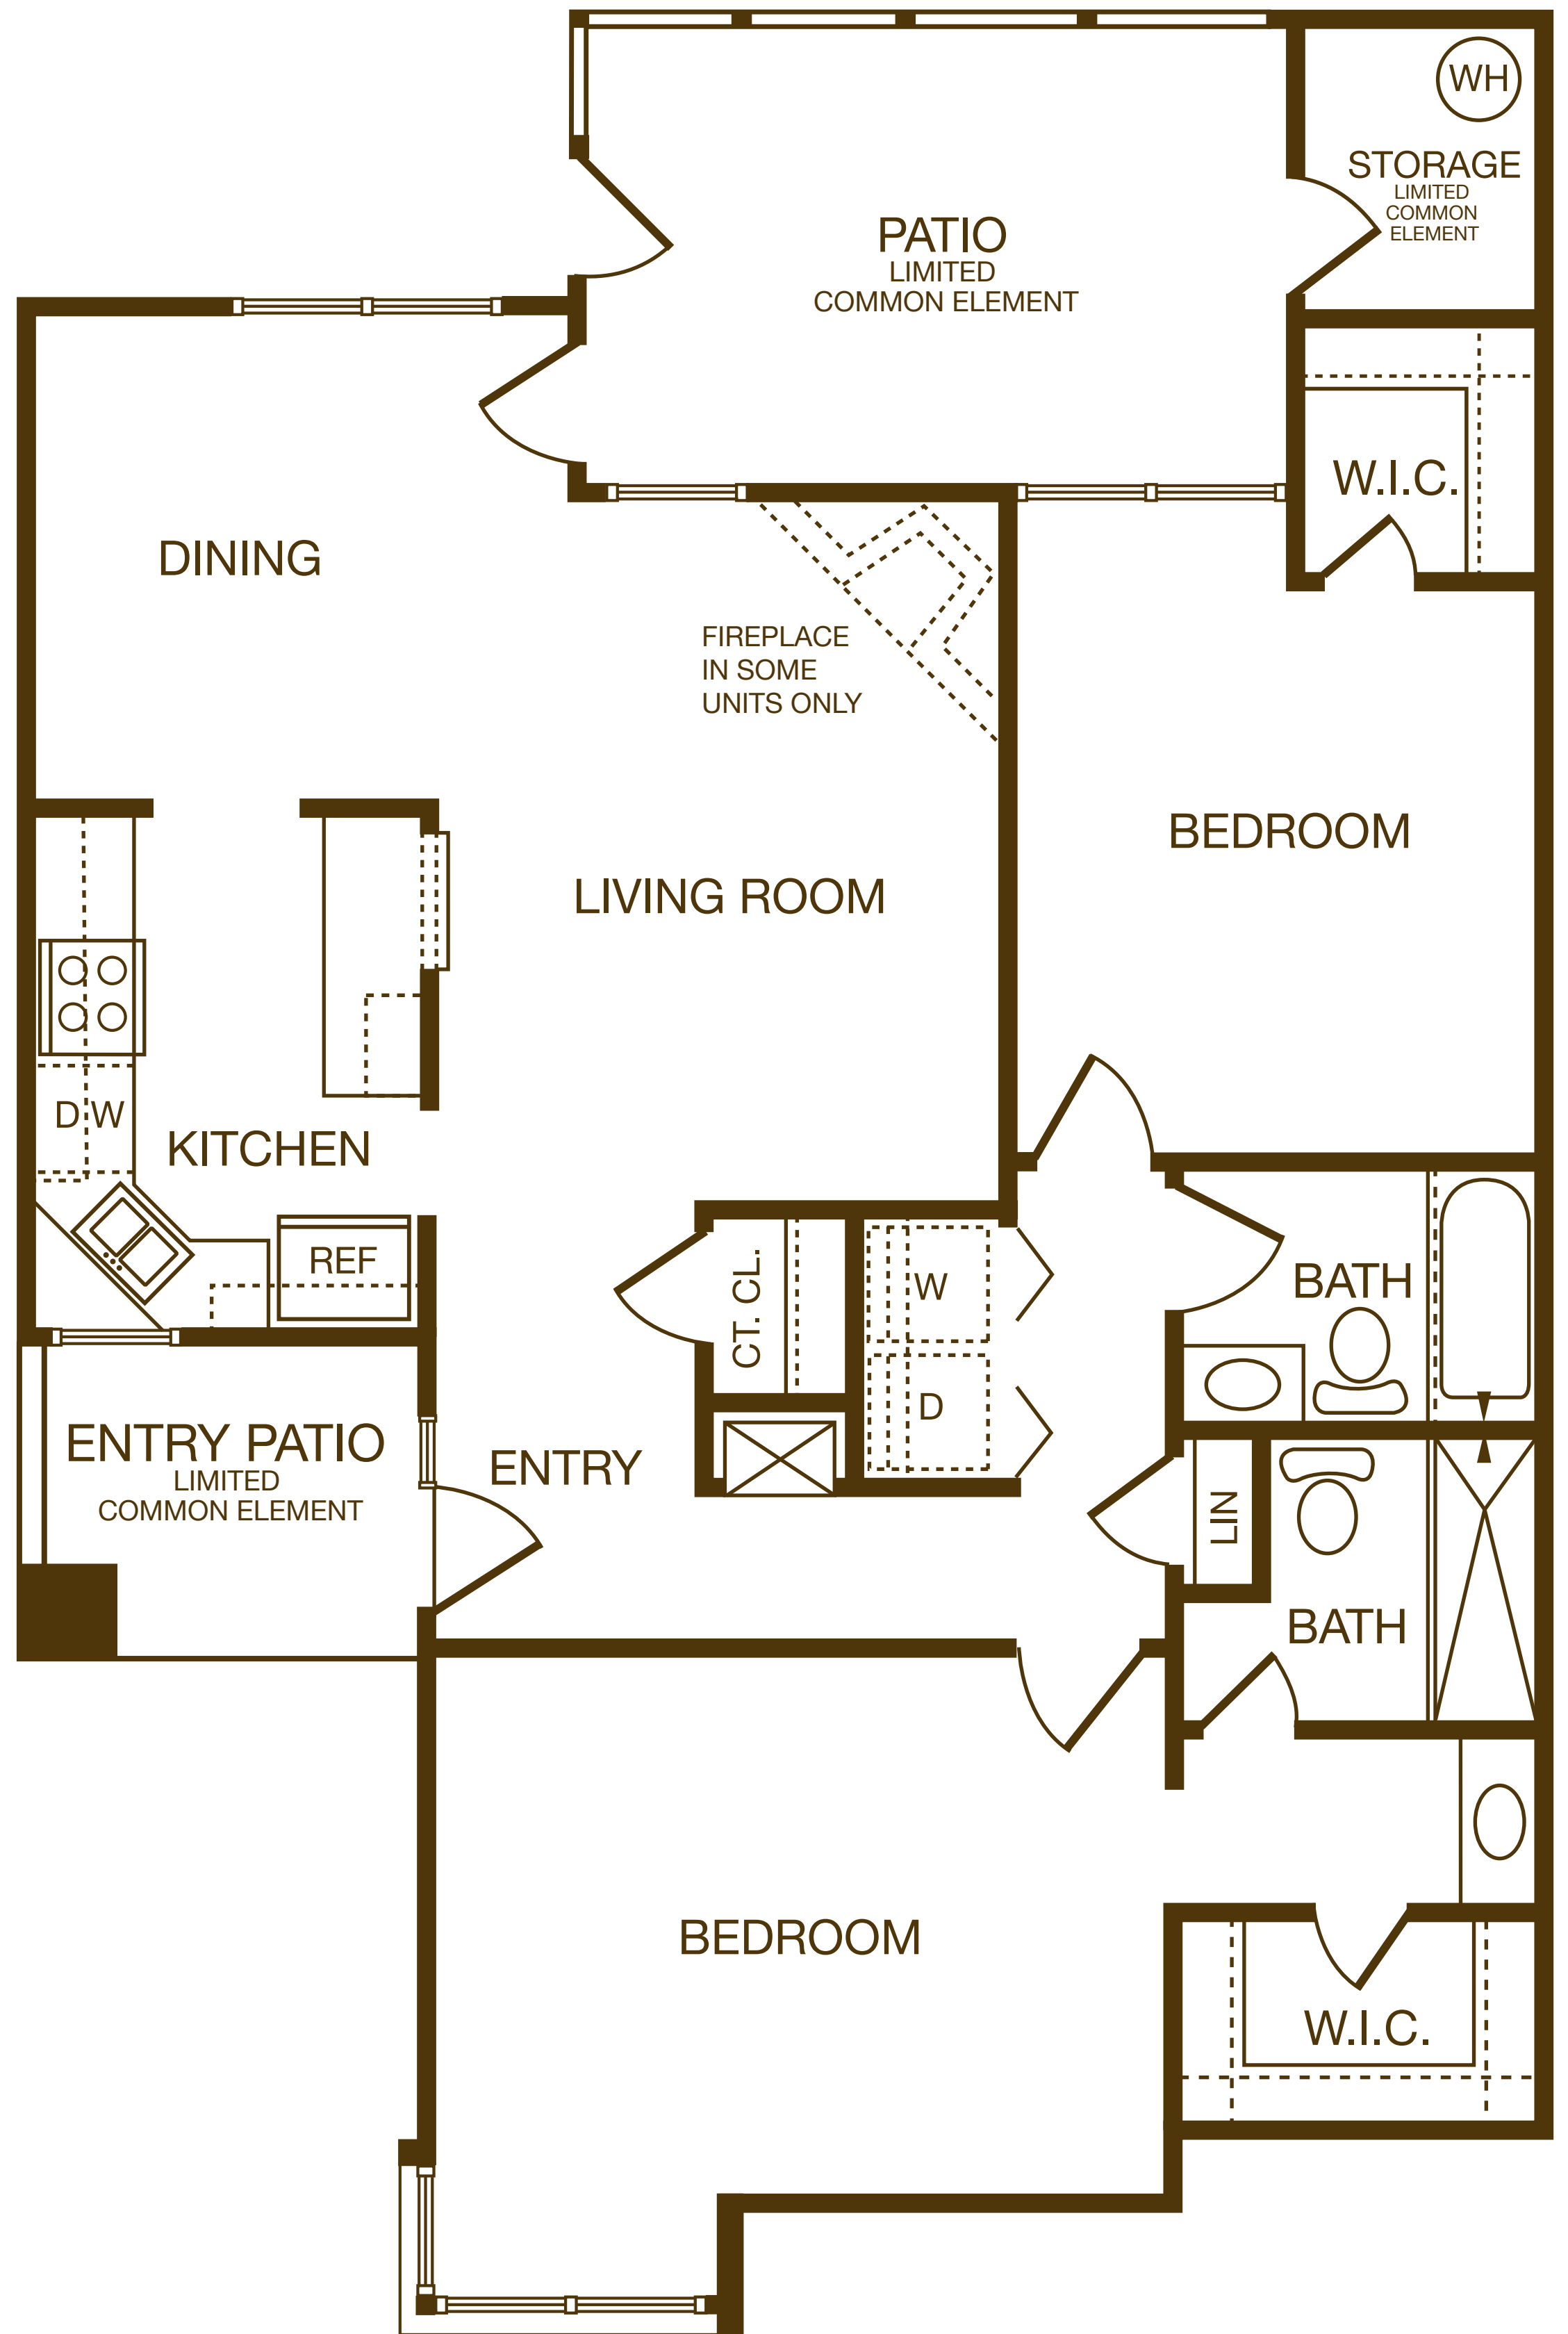

2 BEDROOM 2 BATH

BUNGALOW 2A

1,033 Square Feet

Notes:

ALL DEPICTIONS OF APPLIANCES, COUNTERS, SOFFITS, FLOOR COVERING AND OTHER MATTERS OF DETAIL ARE CONCEPTUAL ONLY AND ARE NOT NECESSARILY INCLUDED IN EACH UNIT.
CONSULT YOUR PURCHASE AGREEMENT AND THE PROSPECTUS FOR THE ITEMS INCLUDED WITH THE UNIT.
ALL DIMENSIONS ARE APPROXIMATE AND SUBJECT TO CHANGE IN ACCORDANCE WITH THE PURCHASE AGREEMENT.