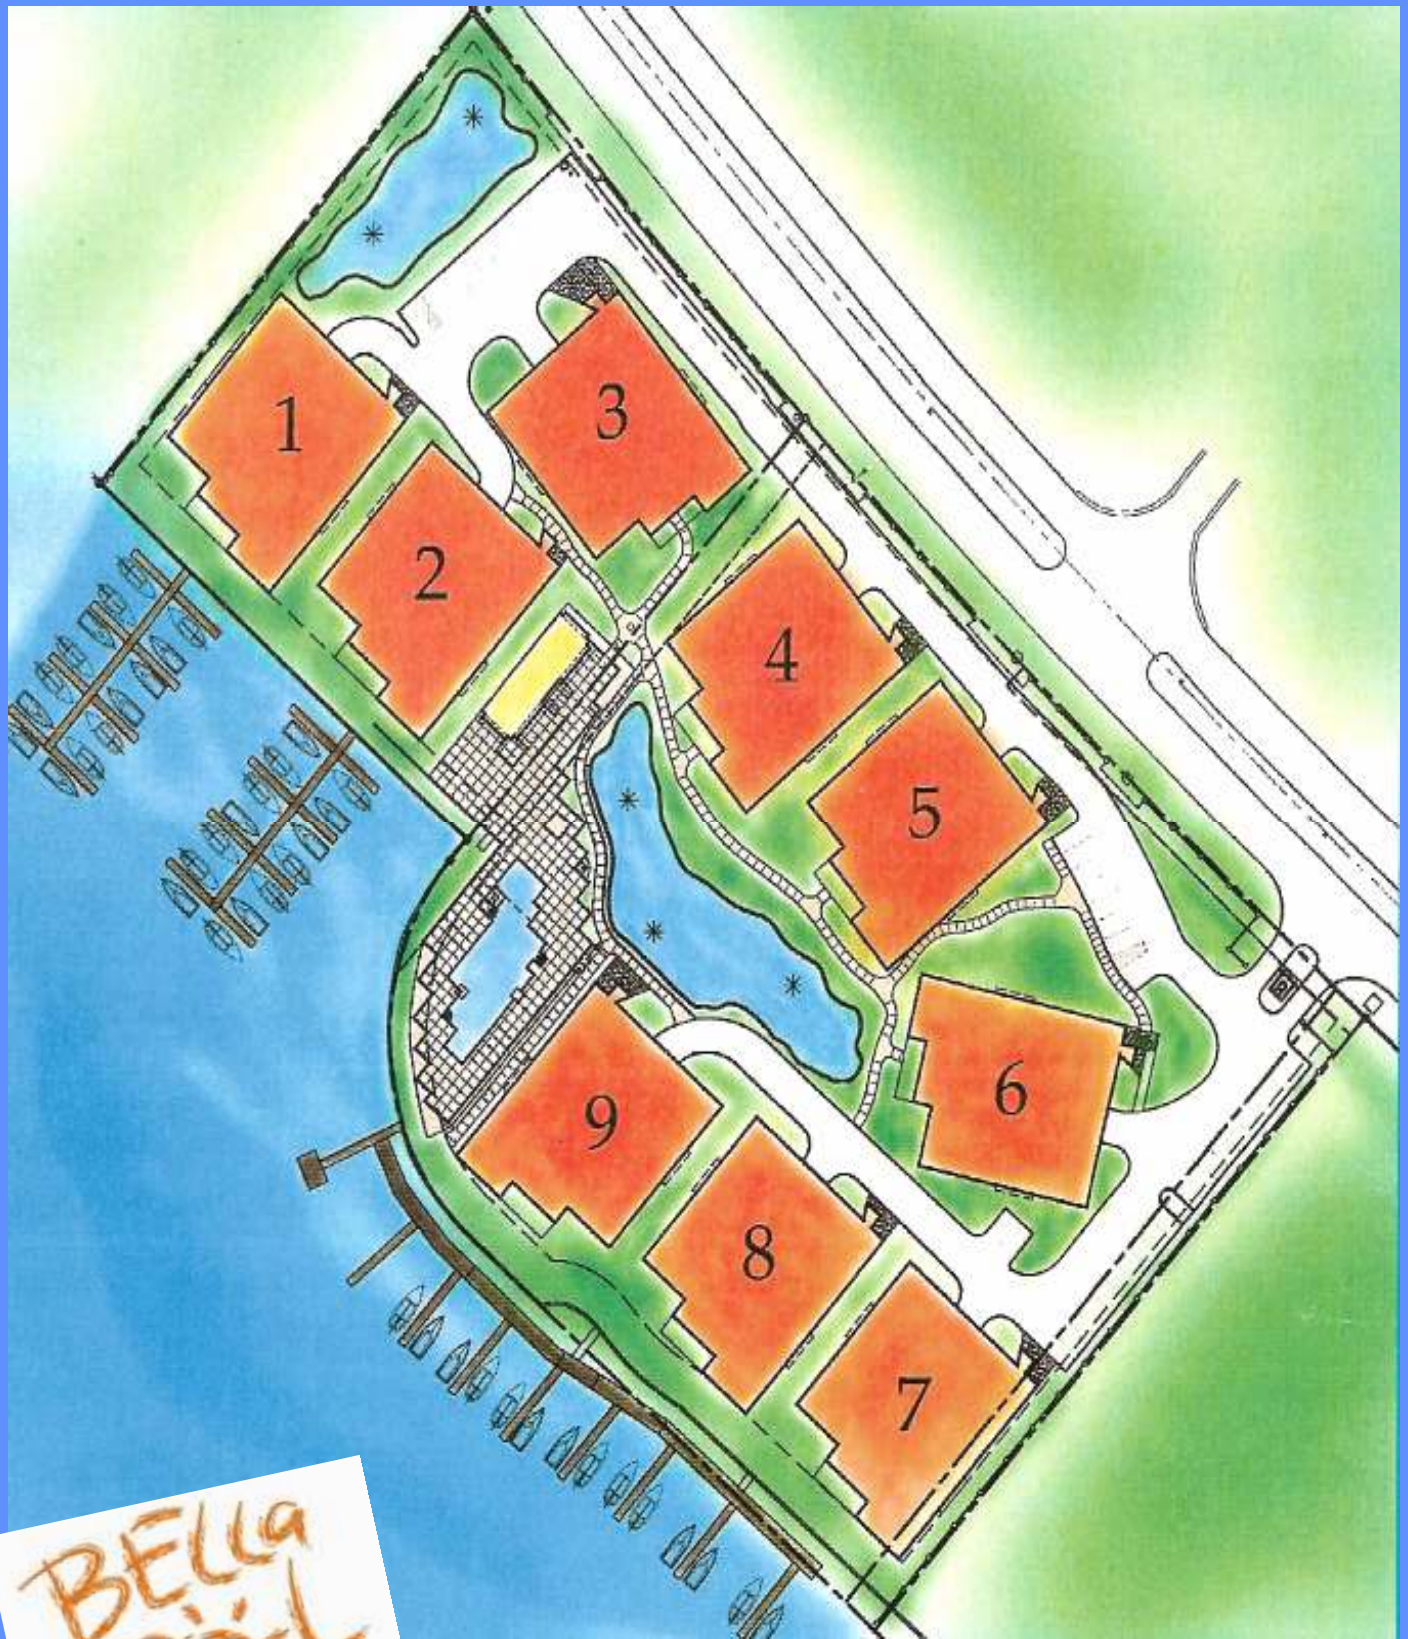

# SITE PLAN

BellaSol offers 81 luxurious villas ranging from 1,950 to 2,941 square feet. Designed in a contemporary California style, these 3 and 4 bedroom residences feature spacious, open floor plans and sprawling patios opening out to spectacular views!