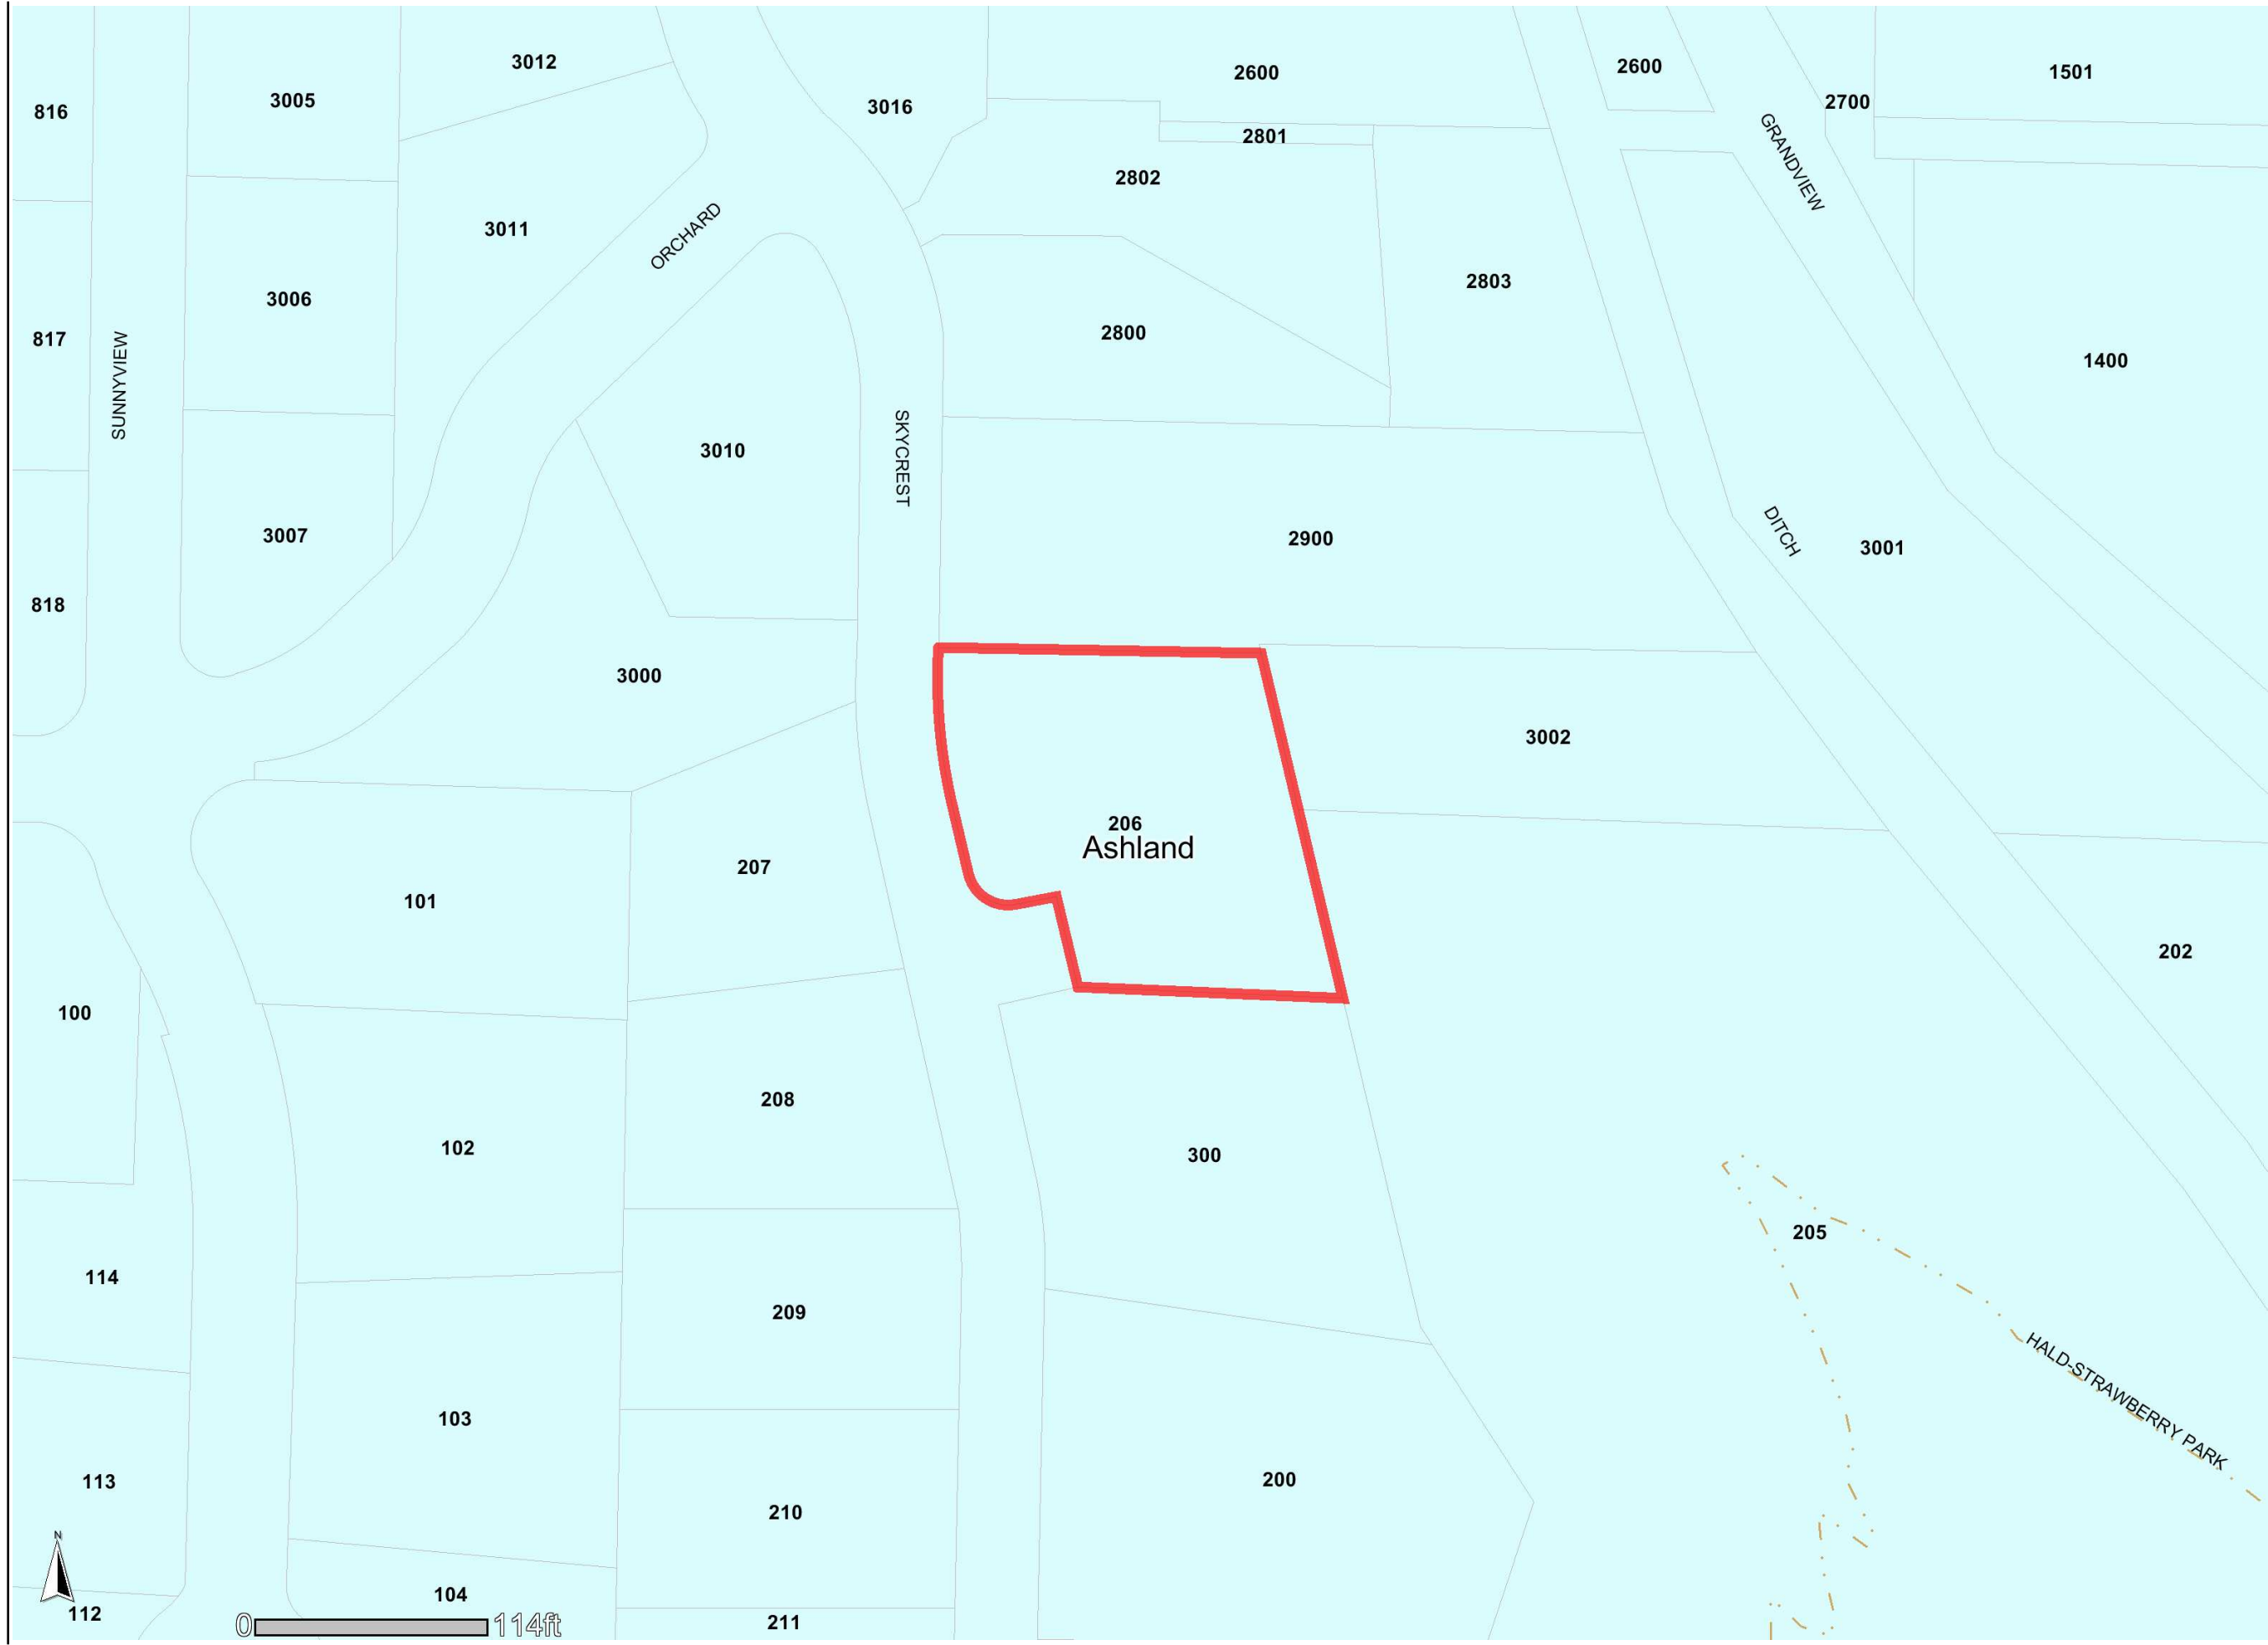

Map Maker Application

Front Counter Legend

Highlighted Feature

Tax Lot Outlines

Tax Lot Numbers

City Limits

- Ashland
- Butte Falls
- Central Point
- Eagle Point
- Gold Hill
- Jacksonville
- Medford
- Phoenix
- Rogue River
- Shady Cove
- Talent

This map is based on a digital database compiled by Jackson County From a variety of sources. Jackson County cannot accept responsibility for errors, omissions, or positional accuracy. There are no warranties, expressed or implied.