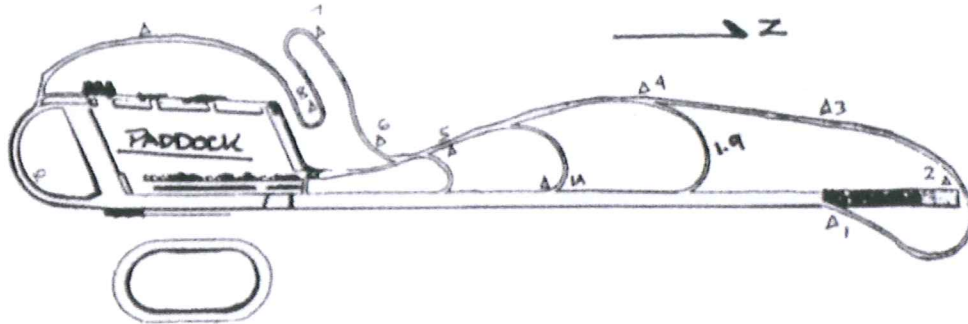

Appendix J

Historical Photographs

APPENDIX J- Historical Photographs

Figure 1

<http://www.na-motorsports.com/Tracks/WA/images/spokane.gif>

Figure 2

“A Shot of Orville Moe's Spokane Raceway Park and a Certain Wiseacre Expressing an Opinion on the Elapsed Times. the Handmade Sign Adds ‘Clocks.’”

http://www.dragracingonline.com/special/ahra_history_3_4.html

Figure 3

“Racers Line Up Behind the Starting Line At Spokane Raceway Park on Friday as They Wait for Their Turn on the Dragstrip.”

Photo by Christopher Anderson, Spokesman Review